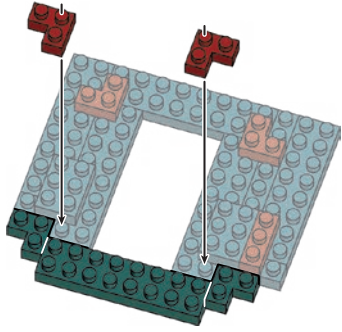

- Dark Green 1x4 Technic Beam: x1
- Dark Green 1x2 Technic Beam: x4

44~50x2

※44~50は同じものを2個組み立ててください。  
For 44~50 please assemble the same thing 2 times.

44

45

46

47

48

49

50

51

52

56

- Dark Green x6
- Red x3
- Red x1
- Red x6

57

- Red x1
- Red x6
- Red x4
- Red x3
- Red x7

58

- Red x1
- Red x1
- Red x1
- Red x1
- Red x4
- Red x4
- White x3
- Clear x13

59

- Red x1
- Red x1
- Red x3
- Red x9
- Red x1
- Red x1
- White x3
- Clear x13

60

- Red x7
- Red x1
- Red x1
- Red x3
- Red x1
- Red x1