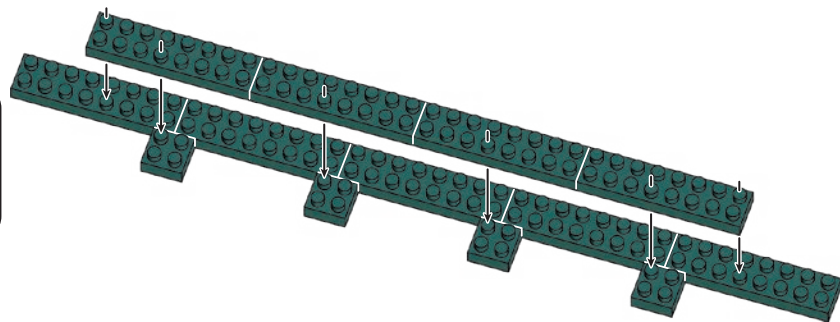

- Dark Green 1x4 Technic Beam: x1
- Dark Green 1x2 Technic Beam: x4

44~50x2

※44~50は同じものを2個組み立ててください。  
For 44~50 please assemble the same thing 2 times.

44

45

46

47

48

49

50

51

52

56

- Dark Green x6
- Red x3
- Red x1
- Red x6

57

- Red x1
- Red x6
- Red x4
- Red x3
- Red x7

58

- Red x1
- Red x1
- Red x1
- Red x1
- Red x4
- Red x4
- White x3
- Clear x13

59

- Red x1
- Red x1
- Red x3
- Red x9
- Red x1
- Red x1
- White x3
- Clear x13

60

- Red x7
- Red x1
- Red x1
- Red x3
- Red x1
- Red x1