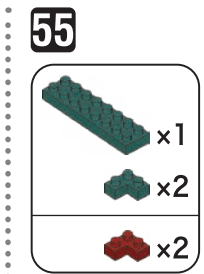

- Dark Green 1x4 Technic Beam: x1
- Dark Green 1x2 Technic Beam: x4

44~50x2

※44~50は同じものを2個組み立ててください。  
For 44~50 please assemble the same thing 2 times.

44

45

46

47

48

49

50

51

52

56

- Dark Green x6
- Red x3
- Red x1
- Red x6

57

- Red x1
- Red x6
- Red x4
- Red x3
- Red x7

58

- Red x1
- Red x1
- Red x1
- Red x1
- Red x4
- Red x4
- White x3
- Clear x13

59

- Red x1
- Red x1
- Red x3
- Red x9
- Red x1
- Red x1
- White x3
- Clear x13

60

- Red x7
- Red x1
- Red x1
- Red x3
- Red x1
- Red x1