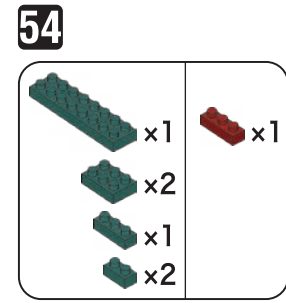

- Dark Green 1x4 Technic Beam: x1
- Dark Green 1x2 Technic Beam: x4

44~50x2

※44~50は同じものを2個組み立ててください。  
For 44~50 please assemble the same thing 2 times.

44

45

46

47

48

49

50

51

52

56

- Dark Green x6
- Red x3
- Red x1
- Red x6

57

- Red x1
- Red x6
- Red x4
- Red x3
- Red x7

58

- Red x1
- Red x1
- Red x1
- Red x1
- Red x4
- Red x4
- White x3
- Clear x13

59

- Red x1
- Red x1
- Red x3
- Red x9
- Red x1
- Red x1
- White x3
- Clear x13

60

- Red x7
- Red x1
- Red x1
- Red x3
- Red x1
- Red x1