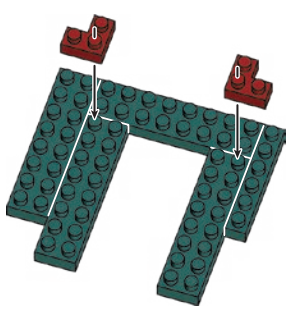

- Dark Green 1x4 Technic Beam: x1
- Dark Green 1x2 Technic Beam: x4

44~50x2

※44~50は同じものを2個組み立ててください。  
For 44~50 please assemble the same thing 2 times.

44

45

46

47

48

49

50

51

52

56

- Dark Green x6
- Red x3
- Red x1
- Red x6

57

- Red x1
- Red x6
- Red x4
- Red x3
- Red x7

58

- Red x1
- Red x1
- Red x1
- Red x1
- Red x4
- Red x4
- White x3
- Clear x13

59

- Red x1
- Red x1
- Red x3
- Red x9
- Red x1
- Red x1
- White x3
- Clear x13

60

- Red x7
- Red x1
- Red x1
- Red x3
- Red x1
- Red x1