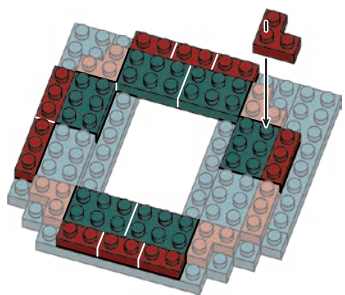

- Dark Green 1x4 Technic Beam: x1
- Dark Green 1x2 Technic Beam: x4

44~50x2

※44~50は同じものを2個組み立ててください。  
For 44~50 please assemble the same thing 2 times.

44

45

46

47

48

49

50

51

52

56

- Dark Green x6
- Red x3
- Red x1
- Red x6

57

- Red x1
- Red x6
- Red x4
- Red x3
- Red x7

58

- Red x1
- Red x1
- Red x1
- Red x1
- Red x4
- Red x4
- White x3
- Clear x13

59

- Red x1
- Red x1
- Red x3
- Red x9
- Red x1
- Red x1
- White x3
- Clear x13

60

- Red x7
- Red x1
- Red x1
- Red x3
- Red x1
- Red x1