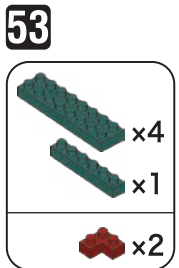

- Dark Green 1x4 Technic Beam: x1
- Dark Green 1x2 Technic Beam: x4

44~50x2

※44~50は同じものを2個組み立ててください。  
For 44~50 please assemble the same thing 2 times.

44

45

46

47

48

49

50

51

52

56

- Dark Green x6
- Red x3
- Red x1
- Red x6

57

- Red x1
- Red x6
- Red x4
- Red x3
- Red x7

58

- Red x1
- Red x1
- Red x1
- Red x1
- Red x4
- Red x4
- White x3
- Clear x13

59

- Red x1
- Red x1
- Red x3
- Red x9
- Red x1
- Red x1
- White x3
- Clear x13

60

- Red x7
- Red x1
- Red x1
- Red x3
- Red x1
- Red x1