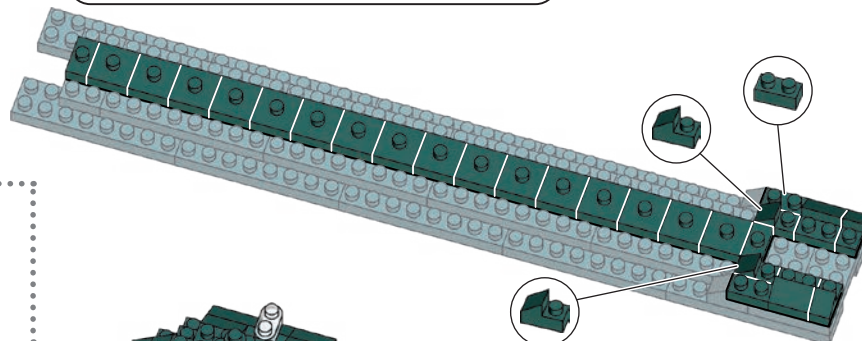

- Dark Green 1x4 Technic Beam: x1
- Dark Green 1x2 Technic Beam: x4

44~50x2

※44~50は同じものを2個組み立ててください。  
For 44~50 please assemble the same thing 2 times.

44

45

46

47

48

49

50

51

52

56

- Dark Green x6
- Red x3
- Red x1
- Red x6

57

- Red x1
- Red x6
- Red x4
- Red x3
- Red x7

58

- Red x1
- Red x1
- Red x1
- Red x1
- Red x4
- Red x4
- White x3
- Clear x13

59

- Red x1
- Red x1
- Red x3
- Red x9
- Red x1
- Red x1
- White x3
- Clear x13

60

- Red x7
- Red x1
- Red x1
- Red x3
- Red x1
- Red x1