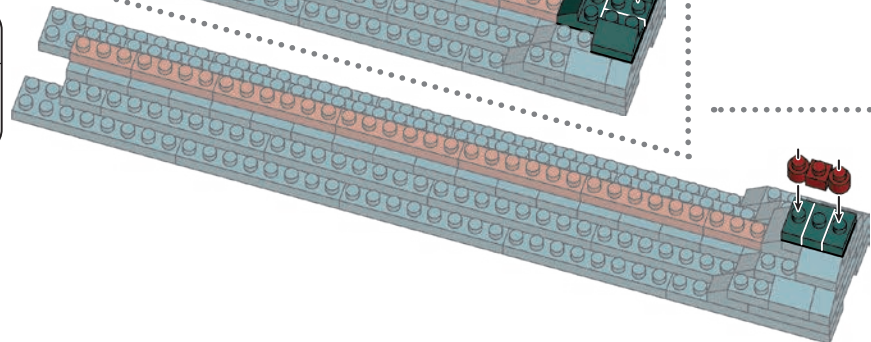

- Dark Green 1x4 Technic Beam: x1
- Dark Green 1x2 Technic Beam: x4

44~50x2

※44~50は同じものを2個組み立ててください。  
For 44~50 please assemble the same thing 2 times.

44

45

46

47

48

49

50

51

52

56

- Dark Green x6
- Red x3
- Red x1
- Red x6

57

- Red x1
- Red x6
- Red x4
- Red x3
- Red x7

58

- Red x1
- Red x1
- Red x1
- Red x1
- Red x4
- Red x4
- White x3
- Clear x13

59

- Red x1
- Red x1
- Red x3
- Red x9
- Red x1
- Red x1
- White x3
- Clear x13

60

- Red x7
- Red x1
- Red x1
- Red x3
- Red x1
- Red x1