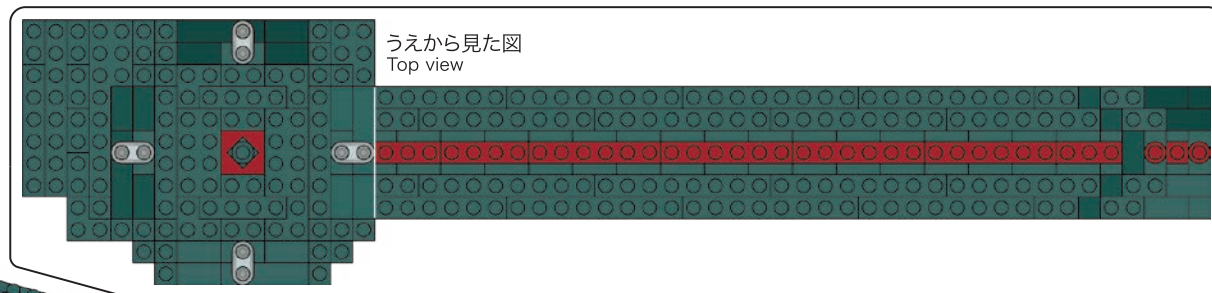

- Dark Green 1x4 Technic Beam: x1
- Dark Green 1x2 Technic Beam: x4

44~50x2

※44~50は同じものを2個組み立ててください。  
For 44~50 please assemble the same thing 2 times.

44

45

46

47

48

49

50

51

52

56

- Dark Green x6
- Red x3
- Red x1
- Red x6

57

- Red x1
- Red x6
- Red x4
- Red x3
- Red x7

58

- Red x1
- Red x1
- Red x1
- Red x1
- Red x4
- Red x4
- White x3
- Clear x13

59

- Red x1
- Red x1
- Red x3
- Red x9
- Red x1
- Red x1
- White x3
- Clear x13

60

- Red x7
- Red x1
- Red x1
- Red x3
- Red x1
- Red x1