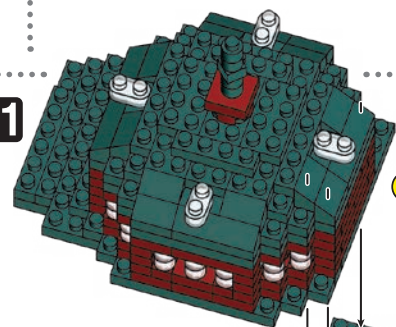

- Dark Green 1x4 Technic Beam: x1
- Dark Green 1x2 Technic Beam: x4

44~50x2

※44~50は同じものを2個組み立ててください。  
For 44~50 please assemble the same thing 2 times.

44

45

46

47

48

49

50

51

52

56

- Dark Green x6
- Red x3
- Red x1
- Red x6

57

- Red x1
- Red x6
- Red x4
- Red x3
- Red x7

58

- Red x1
- Red x1
- Red x1
- Red x1
- Red x4
- Red x4
- White x3
- Clear x13

59

- Red x1
- Red x1
- Red x3
- Red x9
- Red x1
- Red x1
- White x3
- Clear x13

60

- Red x7
- Red x1
- Red x1
- Red x3
- Red x1
- Red x1