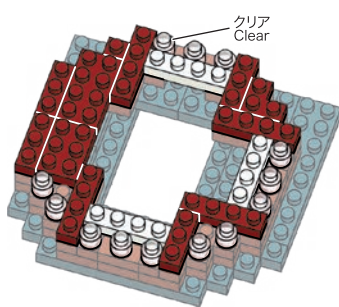

- Dark Green 1x4 Technic Beam: x1
- Dark Green 1x2 Technic Beam: x4

44~50x2

※44~50は同じものを2個組み立ててください。  
For 44~50 please assemble the same thing 2 times.

44

45

46

47

48

49

50

51

52

56

- Dark Green x6
- Red x3
- Red x1
- Red x6

57

- Red x1
- Red x6
- Red x4
- Red x3
- Red x7

58

- Red x1
- Red x1
- Red x1
- Red x1
- Red x4
- Red x4
- White x3
- Clear x13

59

- Red x1
- Red x1
- Red x3
- Red x9
- Red x1
- Red x1
- White x3
- Clear x13

60

- Red x7
- Red x1
- Red x1
- Red x3
- Red x1
- Red x1