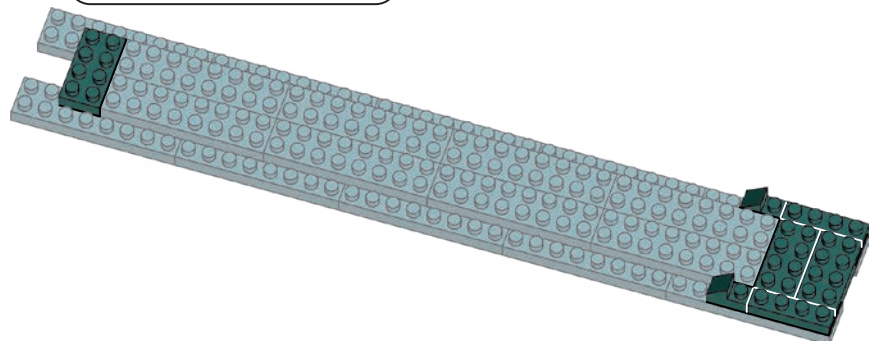

- Dark Green 1x4 Technic Beam: x1
- Dark Green 1x2 Technic Beam: x4

44~50x2

※44~50は同じものを2個組み立ててください。  
For 44~50 please assemble the same thing 2 times.

44

45

46

47

48

49

50

51

52

56

- Dark Green x6
- Red x3
- Red x1
- Red x6

57

- Red x1
- Red x6
- Red x4
- Red x3
- Red x7

58

- Red x1
- Red x1
- Red x1
- Red x1
- Red x4
- Red x4
- White x3
- Clear x13

59

- Red x1
- Red x1
- Red x3
- Red x9
- Red x1
- Red x1
- White x3
- Clear x13

60

- Red x7
- Red x1
- Red x1
- Red x3
- Red x1
- Red x1