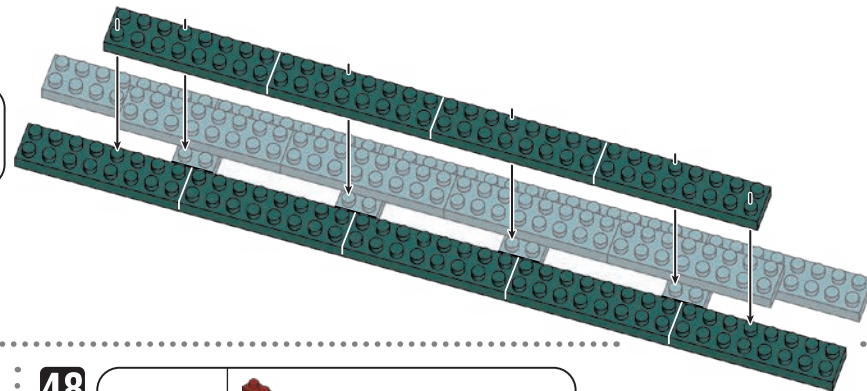

- Dark Green 1x4 Technic Beam: x1
- Dark Green 1x2 Technic Beam: x4

44~50x2

※44~50は同じものを2個組み立ててください。  
For 44~50 please assemble the same thing 2 times.

44

45

46

47

48

49

50

51

52

56

- Dark Green x6
- Red x3
- Red x1
- Red x6

57

- Red x1
- Red x6
- Red x4
- Red x3
- Red x7

58

- Red x1
- Red x1
- Red x1
- Red x1
- Red x4
- Red x4
- White x3
- Clear x13

59

- Red x1
- Red x1
- Red x3
- Red x9
- Red x1
- Red x1
- White x3
- Clear x13

60

- Red x7
- Red x1
- Red x1
- Red x3
- Red x1
- Red x1