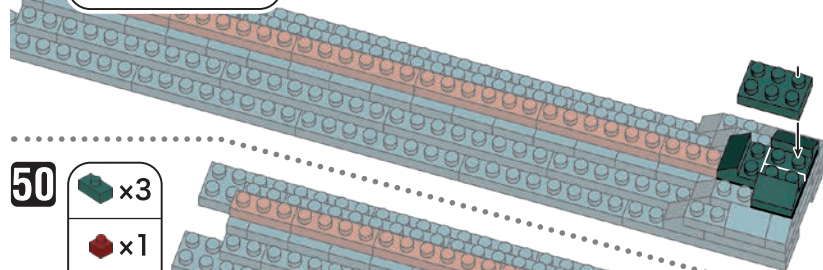

- Dark Green 1x4 Technic Beam: x1
- Dark Green 1x2 Technic Beam: x4

44~50x2

※44~50は同じものを2個組み立ててください。  
For 44~50 please assemble the same thing 2 times.

44

45

46

47

48

49

50

51

52

56

- Dark Green x6
- Red x3
- Red x1
- Red x6

57

- Red x1
- Red x6
- Red x4
- Red x3
- Red x7

58

- Red x1
- Red x1
- Red x1
- Red x1
- Red x4
- Red x4
- White x3
- Clear x13

59

- Red x1
- Red x1
- Red x3
- Red x9
- Red x1
- Red x1
- White x3
- Clear x13

60

- Red x7
- Red x1
- Red x1
- Red x3
- Red x1
- Red x1