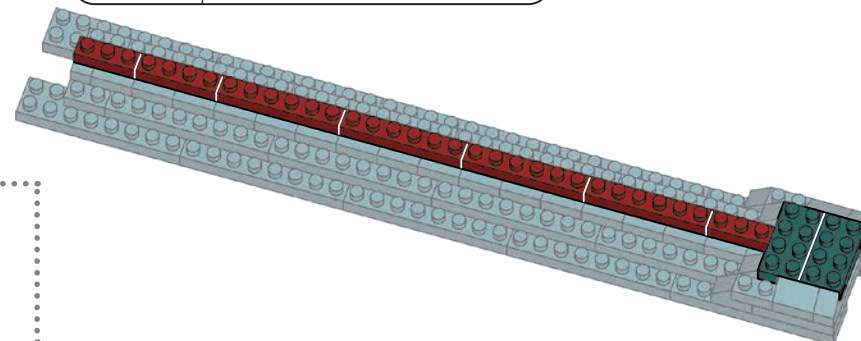

- Dark Green 1x4 Technic Beam: x1
- Dark Green 1x2 Technic Beam: x4

44~50x2

※44~50は同じものを2個組み立ててください。  
For 44~50 please assemble the same thing 2 times.

44

45

46

47

48

49

50

51

52

56

- Dark Green x6
- Red x3
- Red x1
- Red x6

57

- Red x1
- Red x6
- Red x4
- Red x3
- Red x7

58

- Red x1
- Red x1
- Red x1
- Red x1
- Red x4
- Red x4
- White x3
- Clear x13

59

- Red x1
- Red x1
- Red x3
- Red x9
- Red x1
- Red x1
- White x3
- Clear x13

60

- Red x7
- Red x1
- Red x1
- Red x3
- Red x1
- Red x1