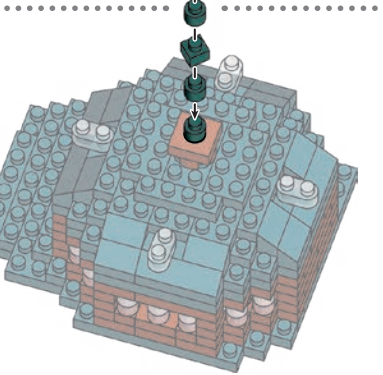

**41**

- Dark Green 1x4 Technic Beam: x2
- Dark Green 1x2 Technic Beam: x1

**42**

もともどす  
Turn the body back

- Red 1x2 Technic Brick with Hole: x1
- Red 1x1 Technic Pin: x1
- Clear 1x3 Technic Brick: x4

**43**

- Dark Green 1x4 Technic Beam: x1
- Dark Green 1x2 Technic Beam: x4

44~50x2

※44~50は同じものを2個組み立ててください。  
For 44~50 please assemble the same thing 2 times.

44

45

46

47

48