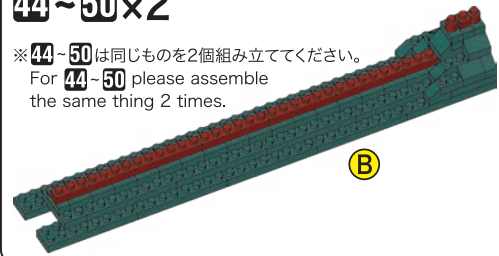

44~50x2

※44~50は同じものを2個組み立ててください。
For 44~50 please assemble the same thing 2 times.

44