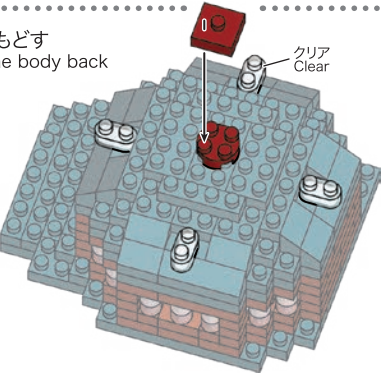

**41**

- Dark Green 1x4 Technic Beam: x2
- Dark Green 1x2 Technic Beam: x1

**42**

もともどす  
Turn the body back

- Red 1x2 Technic Brick with Hole: x1
- Red 1x1 Technic Pin: x1
- Clear 1x3 Technic Brick: x4

**43**