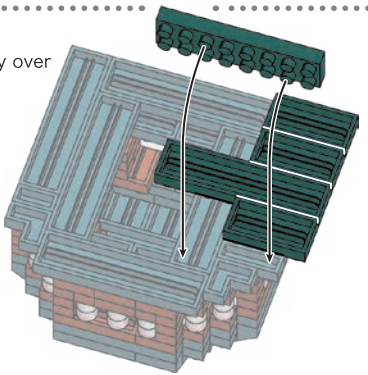

**36**

- Dark Green 1x4 Technic Beam: x4
- Dark Green 1x2 Technic Beam: x4
- Dark Green 1x1 Technic Pin: x4
- Dark Green 1x1 Technic Pin: x8

**37**

- Dark Green 1x4 Technic Beam: x1
- Dark Green 1x2 Technic Beam: x2
- Dark Green 1x1 Technic Pin: x8
- Dark Green 1x1 Technic Pin: x4
- Dark Green 1x1 Technic Pin: x4

**38**

- Dark Green 1x4 Technic Beam: x3
- Dark Green 1x2 Technic Beam: x2

**39**

- Dark Green 1x4 Technic Beam: x3
- Dark Green 1x2 Technic Beam: x2

**40**

うらがえす  
Turn the body over

- Dark Green 1x4 Technic Beam: x2
- Dark Green 1x2 Technic Beam: x3

**41**

- Dark Green 1x4 Technic Beam: x2
- Dark Green 1x2 Technic Beam: x1

**42**

もともどす  
Turn the body back

- Red 1x2 Technic Brick with Hole: x1
- Red 1x1 Technic Pin: x1
- Clear 1x3 Technic Brick: x4

**43**

- Dark Green 1x4 Technic Beam: x1
- Dark Green 1x2 Technic Beam: x4

44~50x2

※44~50は同じものを2個組み立ててください。  
For 44~50 please assemble the same thing 2 times.

44

45

46

47

48