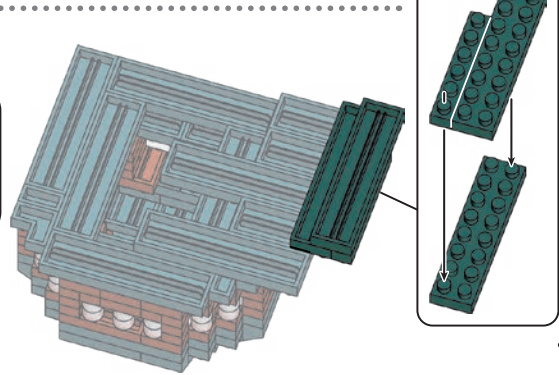

**38**

- Dark Green 1x4 Technic Beam: x3
- Dark Green 1x2 Technic Beam: x2

**39**

- Dark Green 1x4 Technic Beam: x3
- Dark Green 1x2 Technic Beam: x2

**40**

うらがえす  
Turn the body over

- Dark Green 1x4 Technic Beam: x2
- Dark Green 1x2 Technic Beam: x3

**41**

- Dark Green 1x4 Technic Beam: x2
- Dark Green 1x2 Technic Beam: x1

**42**

もともどす  
Turn the body back

- Red 1x2 Technic Brick with Hole: x1
- Red 1x1 Technic Pin: x1
- Clear 1x3 Technic Brick: x4

**43**