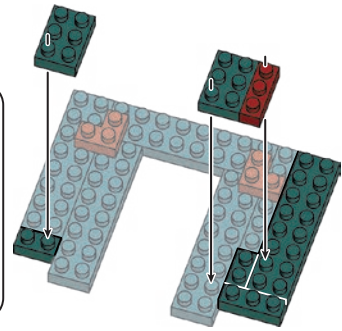

- Dark Green 1x4 Technic Beam: x1
- Dark Green 1x2 Technic Beam: x4

44~50x2

※44~50は同じものを2個組み立ててください。  
For 44~50 please assemble the same thing 2 times.

44

45

46

47

48

49

50

51

52

56

- Dark Green x6
- Red x3
- Red x1
- Red x6

57

- Red x1
- Red x6
- Red x4
- Red x3
- Red x7

58

- Red x1
- Red x1
- Red x1
- Red x1
- Red x4
- Red x4
- White x3
- Clear x13

59

- Red x1
- Red x1
- Red x3
- Red x9
- Red x1
- Red x1
- White x3
- Clear x13

60

- Red x7
- Red x1
- Red x1
- Red x3
- Red x1
- Red x1