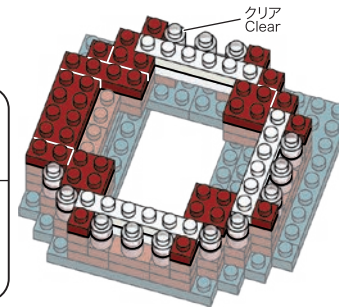

- Dark Green 1x4 Technic Beam: x1
- Dark Green 1x2 Technic Beam: x4

44~50x2

※44~50は同じものを2個組み立ててください。  
For 44~50 please assemble the same thing 2 times.

44

45

46

47

48

49

50

51

52

56

- Dark Green x6
- Red x3
- Red x1
- Red x6

57

- Red x1
- Red x6
- Red x4
- Red x3
- Red x7

58

- Red x1
- Red x1
- Red x1
- Red x1
- Red x4
- Red x4
- White x3
- Clear x13

59

- Red x1
- Red x1
- Red x3
- Red x9
- Red x1
- Red x1
- White x3
- Clear x13

60

- Red x7
- Red x1
- Red x1
- Red x3
- Red x1
- Red x1