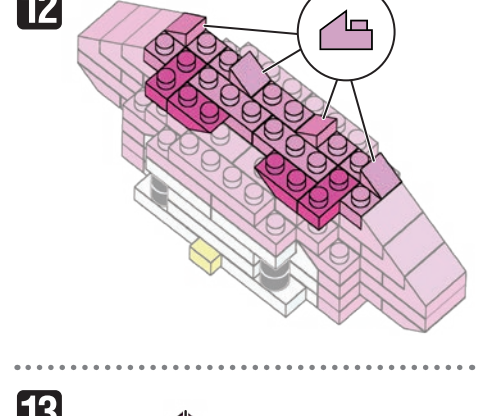

※別売りの「NB-019 ナノブロック専用ピンセット」や「NB-020 ナノブロックパッド」を使うと組み立て、取りはずしに便利です。  
 Use "NB-019 nanoblock® Tweezers" and "NB-020 nanoblock® Pad" (each sold separately) for an easy way to assemble and disassemble blocks.

- |    |    |    |    |     |     |     |     |    |    |
|----|----|----|----|-----|-----|-----|-----|----|----|
| x4 | x3 | x4 | x1 | x4  | x10 | x6  | x1  | x2 | x2 |
| x5 | x2 | x4 | x4 | x12 | x6  | x12 | x6  | x4 | x2 |
| x3 | x1 | x3 | x4 | x8  | x3  | x1  | x15 | x1 | x4 |
| x2 | x2 | x4 |    | x10 | x4  |     | x8  | x5 |    |

14

15

16

17

18

うらがえす  
Turn the body over

19

20