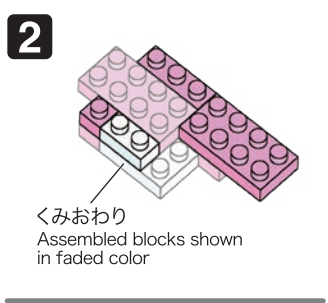

※別売りの「NB-019 ナノブロック専用ピンセット」や「NB-020 ナノブロックパッド」を使うと組み立て、取りはずしに便利です。  
 Use "NB-019 nanoblock® Tweezers" and "NB-020 nanoblock® Pad" (each sold separately) for an easy way to assemble and disassemble blocks.

- |    |    |    |    |     |     |     |     |    |    |
|----|----|----|----|-----|-----|-----|-----|----|----|
| x4 | x3 | x4 | x1 | x4  | x10 | x6  | x1  | x2 | x2 |
| x5 | x2 | x4 | x4 | x12 | x6  | x12 | x6  | x4 | x2 |
| x3 | x1 | x3 | x4 | x8  | x3  | x1  | x15 | x1 | x4 |
| x2 | x2 | x4 |    | x10 | x4  |     | x8  | x5 |    |