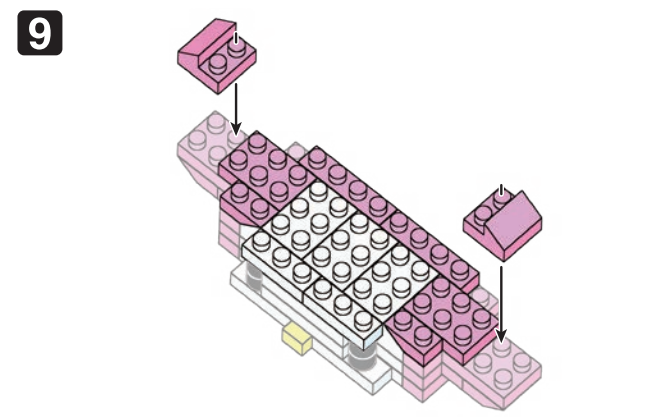

※別売りの「NB-019 ナノブロック専用ピンセット」や「NB-020 ナノブロックパッド」を使うと組み立て、取りはずしに便利です。  
 Use "NB-019 nanoblock® Tweezers" and "NB-020 nanoblock® Pad" (each sold separately) for an easy way to assemble and disassemble blocks.

- |    |    |    |    |     |     |     |     |    |    |
|----|----|----|----|-----|-----|-----|-----|----|----|
| x4 | x3 | x4 | x1 | x4  | x10 | x6  | x1  | x2 | x2 |
| x5 | x2 | x4 | x4 | x12 | x6  | x12 | x6  | x4 | x2 |
| x3 | x1 | x3 | x4 | x8  | x3  | x1  | x15 | x1 | x4 |
| x2 | x2 | x4 |    | x10 | x4  |     | x8  | x5 |    |