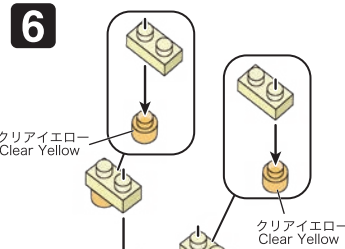

※別売りの「NB-019 ナノブロック専用ピンセット」や「NB-020 ナノブロックパッド」を使うと組み立て、取りはずしに便利です。

Use "NB-019 nanoblock® Tweezers" and "NB-020 nanoblock® Pad" (each sold separately) for an easy way to assemble and disassemble blocks.

- | | | | | | | | | | | |
|----|----|----|----|----------------------|-----|-------------------|----|----|-----------|----|
| x4 | x2 | x3 | x1 | x4 | x4 | x1 | x1 | x1 | x2 | x4 |
| x2 | x4 | x1 | x2 | x3 | x10 | x1 | x1 | x2 | x9 | x2 |
| x2 | x1 | x1 | x2 | x2 | x12 | x16 | x2 | x2 | クリア Clear | x2 |
| x3 | x2 | x3 | x2 | x4 | x3 | x18 | x2 | x2 | x1 | x1 |
| x1 | x2 | | x4 | | x9 | x7 | x2 | x2 | x3 | x5 |
| | | | | クリアイエロー Clear Yellow | | クリアブルー Clear Blue | | | | |