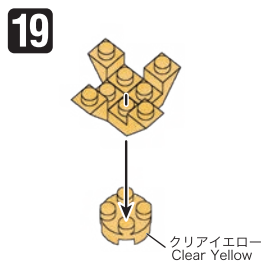

※別売りの「NB-019 ナノブロック専用ピンセット」や「NB-020 ナノブロックパッド」を使うと組み立て、取りはずしに便利です。

Use "NB-019 nanoblock® Tweezers" and "NB-020 nanoblock® Pad" (each sold separately) for an easy way to assemble and disassemble blocks.

- | | | | | | | | | | | |
|----|----|----|----|----------------------|-----|-------------------|----|----|-----------|----|
| x4 | x2 | x3 | x1 | x4 | x4 | x1 | x1 | x1 | x2 | x4 |
| x2 | x4 | x1 | x2 | x3 | x10 | x1 | x1 | x2 | x9 | x2 |
| x2 | x1 | x1 | x2 | x2 | x12 | x16 | x2 | x2 | クリア Clear | x2 |
| x3 | x2 | x3 | x2 | x4 | x3 | x18 | x2 | x2 | x1 | x1 |
| x1 | x2 | | x4 | | x9 | x7 | x2 | x2 | x3 | x5 |
| | | | | クリアイエロー Clear Yellow | | クリアブルー Clear Blue | | | | |