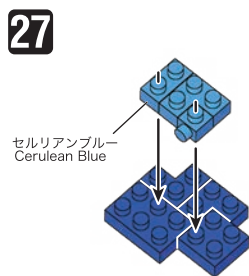

※別売りの「NB-019 ナノブロック専用ピンセット」や「NB-020 ナノブロックパッド」を使うと組み立て、取りはずしに便利です。

Use "NB-019 nanoblock® Tweezers" and "NB-020 nanoblock® Pad" (each sold separately) for an easy way to assemble and disassemble blocks.

- | | | | | | | | | | | |
|----|----|----|----|----------------------|-----|-------------------|----|----|-----------|----|
| x4 | x2 | x3 | x1 | x4 | x4 | x1 | x1 | x1 | x2 | x4 |
| x2 | x4 | x1 | x2 | x3 | x10 | x1 | x1 | x2 | x9 | x2 |
| x2 | x1 | x1 | x2 | x2 | x12 | x16 | x2 | x2 | クリア Clear | x2 |
| x3 | x2 | x3 | x2 | x4 | x3 | x18 | x2 | x2 | x1 | x1 |
| x1 | x2 | | x4 | | x9 | x7 | x2 | x2 | x3 | x5 |
| | | | | クリアイエロー Clear Yellow | | クリアブルー Clear Blue | | | | |