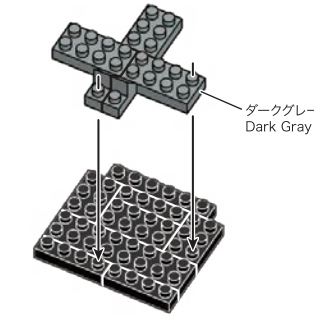

- ×1
- ×1
- ×2

54

- ×1
- ×1
クリア
Clear
- ×1
クリアイエロー
Clear Yellow

クリア
Clear

55

- Black (ブラック) parts list:
 - 1x4 Technic Beam (Black)
 - 1x2 Technic Beam (Black)
 - 1x4 Technic Pin (Black)
 - 1x4 Technic Pin (Black)
 - 1x1 Technic Pin (Black)
 - 1x4 Technic Pin (Black)
 - 1x6 Technic Pin (Black)
 - 1x2 Technic Pin (Black)

x2

56

- Parts list for step 56:
 - 1x32 Technic Pin (Black)
 - 1x4 Technic Pin (Black)

x20

取り付ける前にこの長さに合わせてください。
Adjust to the same length before attaching.

x13

57 反対から見た図
Opposite side

- Parts list for step 57:
 - 1x3 Technic Pin (Black)
 - 1x32 Technic Pin (Black)
 - 1x6 Technic Pin (Black)
 - 1x1 Technic Pin (Black)

x12

58

- Parts list for step 58:
 - 1x1 Technic Beam (Dark Gray)
 - 1x1 Technic Beam (Dark Gray)
 - 1x2 Technic Beam (Dark Gray)
 - 1x2 Technic Beam (Dark Gray)
 - 1x1 Technic Beam (Dark Gray)
 - 1x3 Technic Beam (Dark Gray)
 - 1x2 Technic Pin (Dark Gray)
 - 1x1 Technic Pin (Dark Gray)