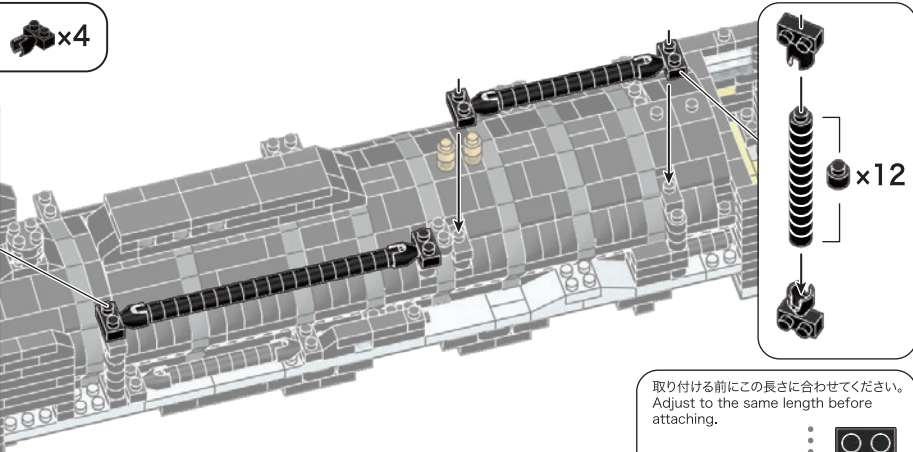

- ×1
- ×1
- ×2

54

- ×1
- ×1
クリア
Clear
- ×1
クリアイエロー
Clear Yellow

クリア
Clear

55

- Black (ブラック) parts list:
 - 1x4 Technic Beam (Black)
 - 1x2 Technic Beam (Black)
 - 1x4 Technic Pin (Black)
 - 1x4 Technic Pin (Black)
 - 1x1 Technic Pin (Black)
 - 1x4 Technic Pin (Black)
 - 1x6 Technic Pin (Black)
 - 1x2 Technic Pin (Black)

x2

56

- Parts list for step 56:
 - 1x32 Technic Pin (Black)
 - 1x4 Technic Pin (Black)

x20

取り付ける前にこの長さに合わせてください。
Adjust to the same length before attaching.

x13

57 反対から見た図
Opposite side

- Parts list for step 57:
 - 1x3 Technic Pin (Black)
 - 1x32 Technic Pin (Black)
 - 1x6 Technic Pin (Black)
 - 1x1 Technic Pin (Black)