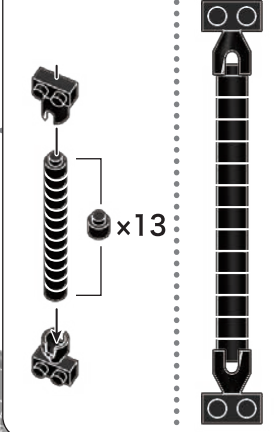

- ×1
- ×1
- ×2

54

- ×1
- ×1
クリア
Clear
- ×1
クリアイエロー
Clear Yellow

クリア
Clear

55

- Black (ブラック) parts list:
 - 1x4 Technic Beam (Black)
 - 1x2 Technic Beam (Black)
 - 1x4 Technic Pin (Black)
 - 1x4 Technic Pin (Black)
 - 1x1 Technic Pin (Black)
 - 1x4 Technic Pin (Black)
 - 1x6 Technic Pin (Black)
 - 1x2 Technic Pin (Black)

x2

56

- Parts list for step 56:
 - 1x32 Technic Pin (Black)
 - 1x4 Technic Pin (Black)

x20

取り付ける前にこの長さに合わせてください。
Adjust to the same length before attaching.

x13

57 反対から見た図
Opposite side

- Parts list for step 57:
 - 1x3 Technic Pin (Black)
 - 1x32 Technic Pin (Black)
 - 1x6 Technic Pin (Black)
 - 1x1 Technic Pin (Black)

x12

58

- Parts list for step 58:
 - 1x1 Technic Beam (Dark Gray)
 - 1x1 Technic Beam (Dark Gray)
 - 1x2 Technic Beam (Dark Gray)
 - 1x2 Technic Beam (Dark Gray)
 - 1x1 Technic Beam (Dark Gray)
 - 1x3 Technic Beam (Dark Gray)
 - 1x2 Technic Pin (Dark Gray)
 - 1x1 Technic Pin (Dark Gray)