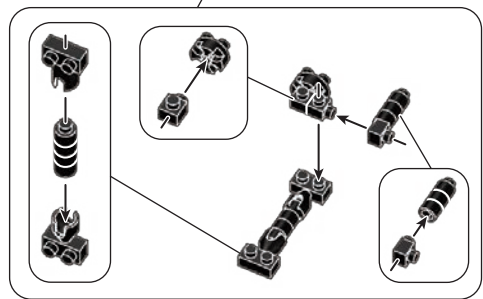

x2

56

- Parts list for step 56:
 - 1x32 Technic Pin (Black)
 - 1x4 Technic Pin (Black)

x20

取り付ける前にこの長さに合わせてください。
Adjust to the same length before attaching.

x13

57 反対から見た図
Opposite side

- Parts list for step 57:
 - 1x3 Technic Pin (Black)
 - 1x32 Technic Pin (Black)
 - 1x6 Technic Pin (Black)
 - 1x1 Technic Pin (Black)

x12

58

- Parts list for step 58:
 - 1x1 Technic Beam (Dark Gray)
 - 1x1 Technic Beam (Dark Gray)
 - 1x2 Technic Beam (Dark Gray)
 - 1x2 Technic Beam (Dark Gray)
 - 1x1 Technic Beam (Dark Gray)
 - 1x3 Technic Beam (Dark Gray)
 - 1x2 Technic Pin (Dark Gray)
 - 1x1 Technic Pin (Dark Gray)