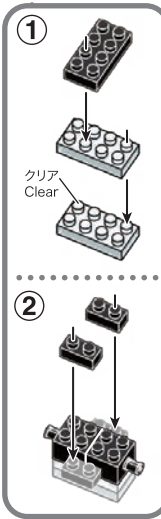

66

- x3
- x6
  クリア
  Clear
- x6