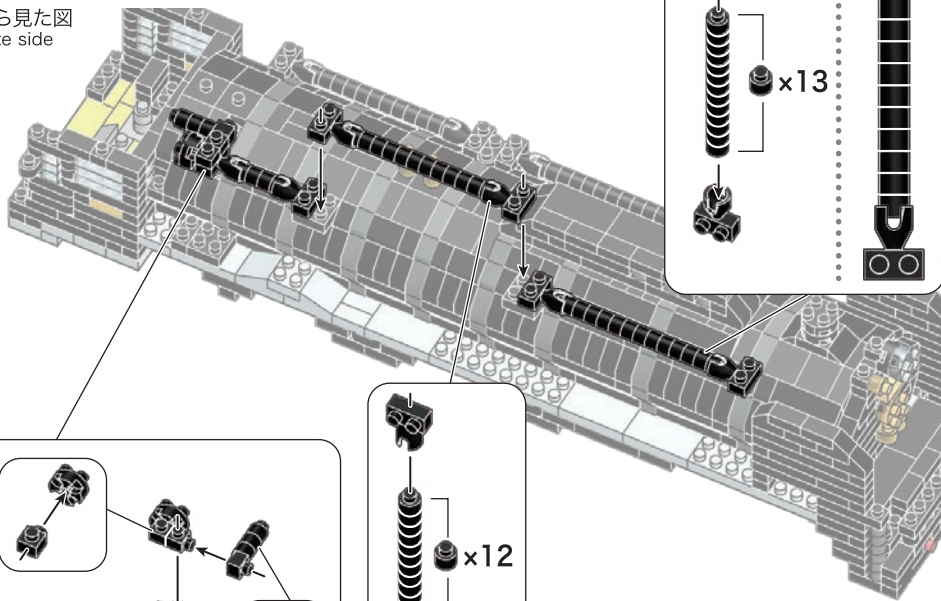

x2

56

- Parts list for step 56:
 - 1x32 Technic Pin (Black)
 - 1x4 Technic Pin (Black)

x20

取り付ける前にこの長さに合わせてください。
Adjust to the same length before attaching.

x13

57 反対から見た図
Opposite side

- Parts list for step 57:
 - 1x3 Technic Pin (Black)
 - 1x32 Technic Pin (Black)
 - 1x6 Technic Pin (Black)
 - 1x1 Technic Pin (Black)

x12

58

- Parts list for step 58:
 - 1x1 Technic Beam (Dark Gray)
 - 1x1 Technic Beam (Dark Gray)
 - 1x2 Technic Beam (Dark Gray)
 - 1x2 Technic Beam (Dark Gray)
 - 1x1 Technic Beam (Dark Gray)
 - 1x3 Technic Beam (Dark Gray)
 - 1x2 Technic Pin (Dark Gray)
 - 1x1 Technic Pin (Dark Gray)