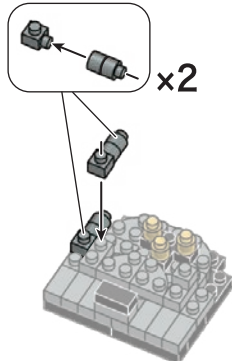

x2

56

- Parts list for step 56:
 - 1x32 Technic Pin (Black)
 - 1x4 Technic Pin (Black)

x20

取り付ける前にこの長さに合わせてください。
Adjust to the same length before attaching.

x13

57 反対から見た図
Opposite side

- Parts list for step 57:
 - 1x3 Technic Pin (Black)
 - 1x32 Technic Pin (Black)
 - 1x6 Technic Pin (Black)
 - 1x1 Technic Pin (Black)

x12

58

- Parts list for step 58:
 - 1x1 Technic Beam (Dark Gray)
 - 1x1 Technic Beam (Dark Gray)
 - 1x2 Technic Beam (Dark Gray)
 - 1x2 Technic Beam (Dark Gray)
 - 1x1 Technic Beam (Dark Gray)
 - 1x3 Technic Beam (Dark Gray)
 - 1x2 Technic Pin (Dark Gray)
 - 1x1 Technic Pin (Dark Gray)

Dark Gray

59

- Parts list for step 59:
 - 1x2 Technic Pin (Dark Gray)
 - 1x6 Technic Pin (Dark Gray)
 - 1x2 Technic Pin (Dark Gray)

60

- Parts list for step 60:
 - 1x1 Technic Pin (Dark Gray)
 - 1x3 Technic Pin (Dark Gray)
 - 1x2 Technic Pin (Dark Gray)

61

- Parts list for step 61:
 - 1x1 Technic Pin (Dark Gray)
 - 1x1 Technic Pin (Dark Gray)
 - 1x3 Clear Yellow Pin (クリアイエロー)

62

- Parts list for step 62:
 - 1x2 Technic Pin (Dark Gray)
 - 1x4 Technic Pin (Dark Gray)