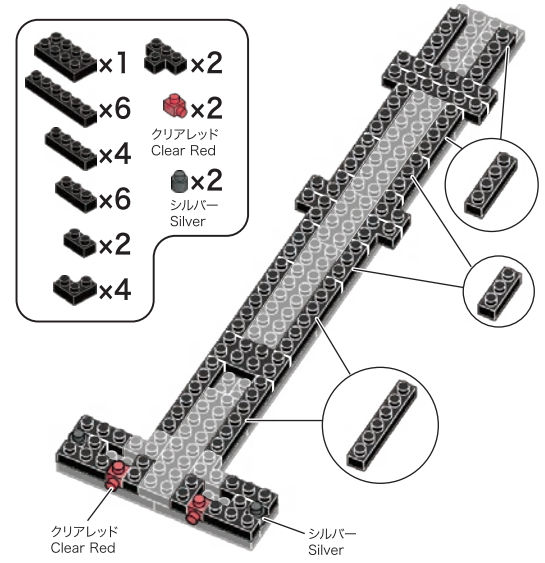

24 AU  
HM  
G1624

© KAWADA 2024

<https://www.kawada-toys.com/brand/nanoblock/>

- 1**
- Black (ブラック)
    - 1x4 Technic Beam
    - 1x3 Technic Beam
    - 1x2 Technic Beam
    - 1x2 Technic Beam

- 2**
- 1x8 Technic Beam
  - 1x1 Technic Beam

- 3**
- くみおわり (Assembled blocks shown in faded color)

- 4**
- 1x1 Technic Beam
  - 1x2 Technic Beam
  - 1x6 Technic Beam
  - 1x4 Technic Beam
  - 1x6 Technic Beam
  - 1x2 Technic Beam
  - 1x4 Technic Beam
  - Clear Red (クリアレッド)
    - 1x2 Technic Beam
  - Silver (シルバー)
    - 1x2 Technic Beam