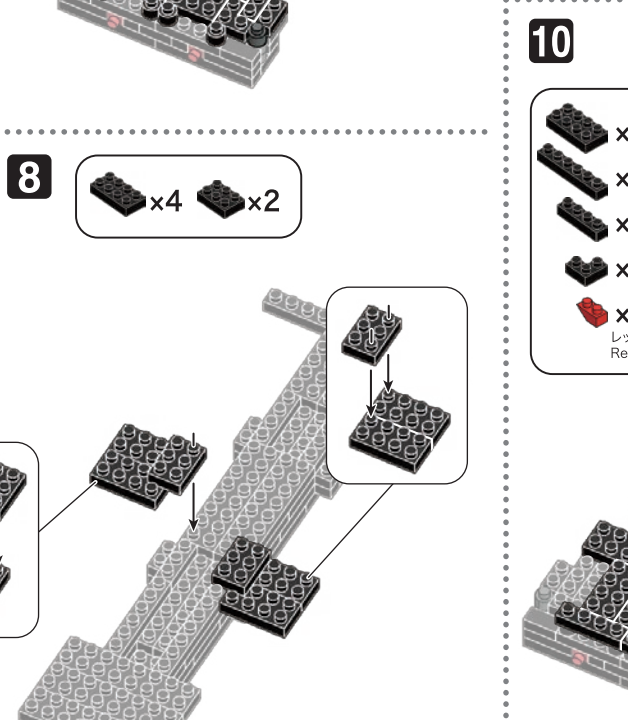

1. **7**
2. 1x6 Technic Beam
   - 1x2 Technic Beam
   - 1x2 Technic Beam
   - 1x4 Technic Beam
   - 1x7 Technic Beam
   - 1x4 Technic Beam
   - 1x2 Technic Beam
   - Black (ブラック)
     - 1x4 Technic Beam
   - Red (レッド)
     - 1x2 Technic Beam
   - Silver (シルバー)
     - 1x2 Technic Beam

1. **8**
2. 1x4 Technic Beam
   - 1x2 Technic Beam