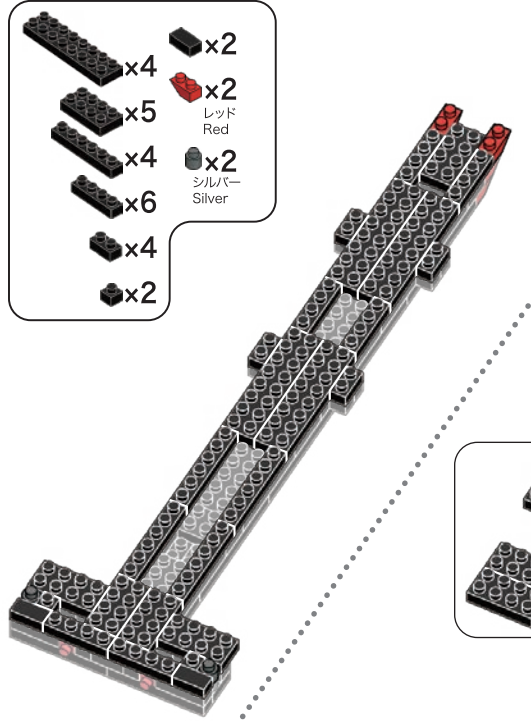

24 AU  
HM  
G1624

© KAWADA 2024

<https://www.kawada-toys.com/brand/nanoblock/>

- 1**
- Black (ブラック)
    - 1x4 Technic Beam
    - 1x3 Technic Beam
    - 1x2 Technic Beam
    - 1x2 Technic Beam

- 2**
- 1x8 Technic Beam
  - 1x1 Technic Beam

- 3**
- くみおわり (Assembled blocks shown in faded color)

- 4**
- 1x1 Technic Beam
  - 1x2 Technic Beam
  - 1x6 Technic Beam
  - 1x4 Technic Beam
  - 1x6 Technic Beam
  - 1x2 Technic Beam
  - 1x4 Technic Beam
  - Clear Red (クリアレッド)
    - 1x2 Technic Beam
  - Silver (シルバー)
    - 1x2 Technic Beam

- 5**
- 1x1 Technic Beam
  - Red (レッド)
    - 1x4 Technic Beam

- 6**
- 1x4 Technic Beam
  - 1x5 Technic Beam
  - 1x4 Technic Beam
  - 1x6 Technic Beam
  - 1x4 Technic Beam
  - 1x2 Technic Beam
  - Red (レッド)
    - 1x2 Technic Beam
  - Silver (シルバー)
    - 1x2 Technic Beam