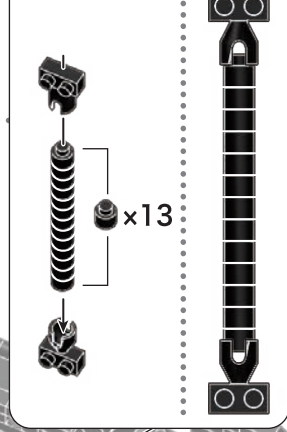

- ×1
- ×1
- ×2

54

- ×1
- ×1
クリア
Clear
- ×1
クリアイエロー
Clear Yellow

クリア
Clear

55

- Black (ブラック) parts list:
 - 1x4 Technic Beam (Black)
 - 1x2 Technic Beam (Black)
 - 1x4 Technic Pin (Black)
 - 1x4 Technic Pin (Black)
 - 1x1 Technic Pin (Black)
 - 1x4 Technic Pin (Black)
 - 1x6 Technic Pin (Black)
 - 1x2 Technic Pin (Black)

x2

56

- Parts list for step 56:
 - 1x32 Technic Pin (Black)
 - 1x4 Technic Pin (Black)

x20

x12

取り付け前はこの長さに合わせてください。
Adjust to the same length before attaching.

x13

57

反対から見た図
Opposite side

- Parts list for step 57:
 - 1x3 Technic Pin (Black)
 - 1x32 Technic Pin (Black)
 - 1x6 Technic Pin (Black)
 - 1x1 Technic Pin (Black)

x12

58

- Parts list for step 58:
 - 1x1 Technic Beam (Dark Gray)
 - 1x1 Technic Beam (Dark Gray)
 - 1x1 Technic Beam (Dark Gray)
 - 1x2 Technic Beam (Dark Gray)
 - 1x1 Technic Beam (Dark Gray)
 - 1x3 Technic Beam (Dark Gray)
 - 1x2 Technic Pin (Dark Gray)
 - 1x1 Technic Pin (Dark Gray)
 - 1x2 Technic Pin (Dark Gray)