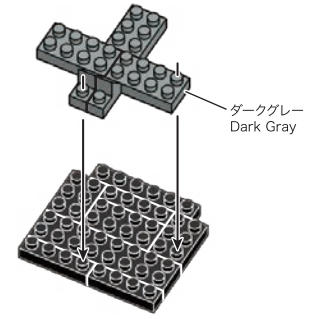

x2

56

- Parts list for step 56:
 - 1x32 Technic Pin (Black)
 - 1x4 Technic Pin (Black)

x20

x12

取り付け前はこの長さに合わせてください。
Adjust to the same length before attaching.

x13

57

反対から見た図
Opposite side

- Parts list for step 57:
 - 1x3 Technic Pin (Black)
 - 1x32 Technic Pin (Black)
 - 1x6 Technic Pin (Black)
 - 1x1 Technic Pin (Black)

x12

58

- Parts list for step 58:
 - 1x1 Technic Beam (Dark Gray)
 - 1x1 Technic Beam (Dark Gray)
 - 1x1 Technic Beam (Dark Gray)
 - 1x2 Technic Beam (Dark Gray)
 - 1x1 Technic Beam (Dark Gray)
 - 1x3 Technic Beam (Dark Gray)
 - 1x2 Technic Pin (Dark Gray)
 - 1x1 Technic Pin (Dark Gray)
 - 1x2 Technic Pin (Dark Gray)