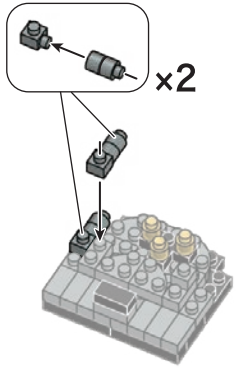

62

- Parts list for step 62:
  - 1x2 Technic Pin (Dark Gray)
  - 1x4 Technic Pin (Dark Gray)