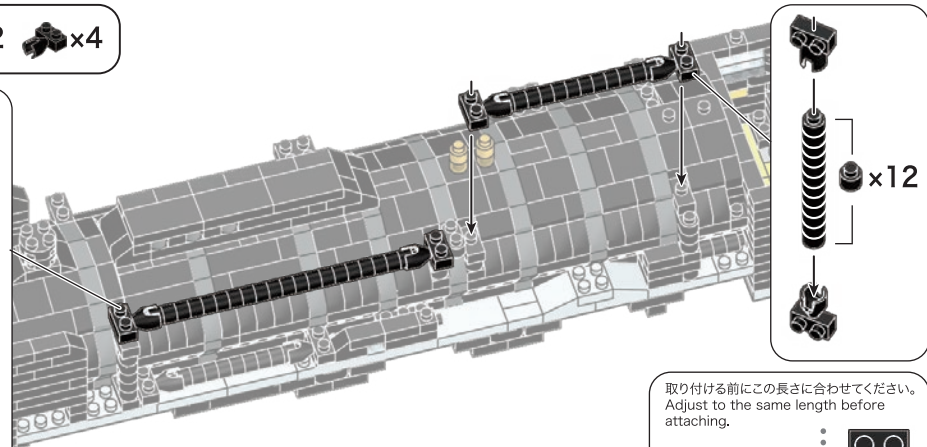

x2

56

- Parts list for step 56:
 - 1x32 Technic Pin (Black)
 - 1x4 Technic Pin (Black)

x20

x12

取り付け前はこの長さに合わせてください。
Adjust to the same length before attaching.

x13

57