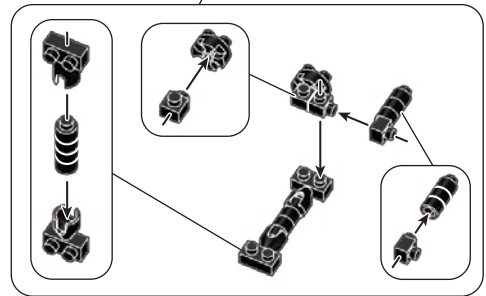

x2

56

- Parts list for step 56:
 - 1x32 Technic Pin (Black)
 - 1x4 Technic Pin (Black)

x20

x12

取り付け前はこの長さに合わせてください。
Adjust to the same length before attaching.

x13

57

反対から見た図
Opposite side

- Parts list for step 57:
 - 1x3 Technic Pin (Black)
 - 1x32 Technic Pin (Black)
 - 1x6 Technic Pin (Black)
 - 1x1 Technic Pin (Black)

x12

58

- Parts list for step 58:
 - 1x1 Technic Beam (Dark Gray)
 - 1x1 Technic Beam (Dark Gray)
 - 1x1 Technic Beam (Dark Gray)
 - 1x2 Technic Beam (Dark Gray)
 - 1x1 Technic Beam (Dark Gray)
 - 1x3 Technic Beam (Dark Gray)
 - 1x2 Technic Pin (Dark Gray)
 - 1x1 Technic Pin (Dark Gray)
 - 1x2 Technic Pin (Dark Gray)