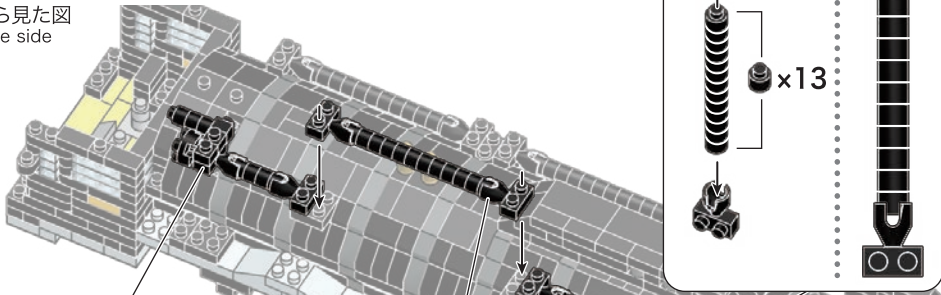

x2

56

- Parts list for step 56:
 - 1x32 Technic Pin (Black)
 - 1x4 Technic Pin (Black)

x20

x12

取り付け前はこの長さに合わせてください。
Adjust to the same length before attaching.

x13

57

反対から見た図
Opposite side

- Parts list for step 57:
 - 1x3 Technic Pin (Black)
 - 1x32 Technic Pin (Black)
 - 1x6 Technic Pin (Black)
 - 1x1 Technic Pin (Black)

x12

58

- Parts list for step 58:
 - 1x1 Technic Beam (Dark Gray)
 - 1x1 Technic Beam (Dark Gray)
 - 1x1 Technic Beam (Dark Gray)
 - 1x2 Technic Beam (Dark Gray)
 - 1x1 Technic Beam (Dark Gray)
 - 1x3 Technic Beam (Dark Gray)
 - 1x2 Technic Pin (Dark Gray)
 - 1x1 Technic Pin (Dark Gray)
 - 1x2 Technic Pin (Dark Gray)