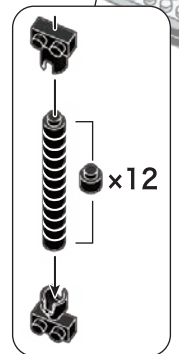

- ×1
- ×1
- ×2

54

- ×1
- ×1
クリア
Clear
- ×1
クリアイエロー
Clear Yellow

クリア
Clear

55

- Black (ブラック) parts list:
 - 1x4 Technic Beam (Black)
 - 1x2 Technic Beam (Black)
 - 1x4 Technic Pin (Black)
 - 1x4 Technic Pin (Black)
 - 1x1 Technic Pin (Black)
 - 1x4 Technic Pin (Black)
 - 1x6 Technic Pin (Black)
 - 1x2 Technic Pin (Black)

x2

56

- Parts list for step 56:
 - 1x32 Technic Pin (Black)
 - 1x4 Technic Pin (Black)

x20

x12

取り付け前はこの長さに合わせてください。
Adjust to the same length before attaching.

x13

57

反対から見た図
Opposite side

- Parts list for step 57:
 - 1x3 Technic Pin (Black)
 - 1x32 Technic Pin (Black)
 - 1x6 Technic Pin (Black)
 - 1x1 Technic Pin (Black)

x12

58

- Parts list for step 58:
 - 1x1 Technic Beam (Dark Gray)
 - 1x1 Technic Beam (Dark Gray)
 - 1x1 Technic Beam (Dark Gray)
 - 1x2 Technic Beam (Dark Gray)
 - 1x1 Technic Beam (Dark Gray)
 - 1x3 Technic Beam (Dark Gray)
 - 1x2 Technic Pin (Dark Gray)
 - 1x1 Technic Pin (Dark Gray)
 - 1x2 Technic Pin (Dark Gray)