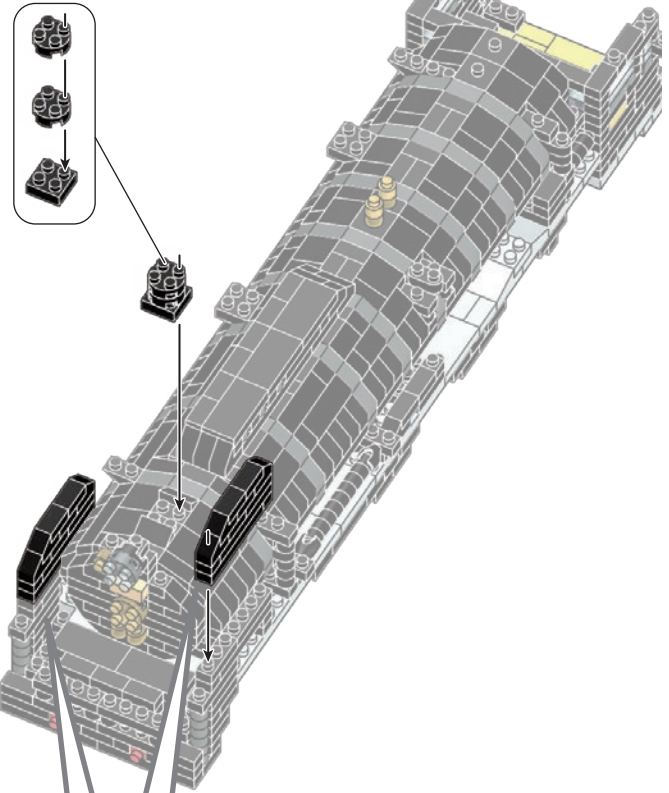

- ×1
- ×1
- ×2

54

- ×1
- ×1
クリア
Clear
- ×1
クリアイエロー
Clear Yellow

クリア
Clear

55

- Black (ブラック) parts list:
 - 1x4 Technic Beam (Black)
 - 1x2 Technic Beam (Black)
 - 1x4 Technic Pin (Black)
 - 1x4 Technic Pin (Black)
 - 1x1 Technic Pin (Black)
 - 1x4 Technic Pin (Black)
 - 1x6 Technic Pin (Black)
 - 1x2 Technic Pin (Black)

x2

56

- Parts list for step 56:
 - 1x32 Technic Pin (Black)
 - 1x4 Technic Pin (Black)

x20

x12

取り付け前はこの長さに合わせてください。
Adjust to the same length before attaching.

x13

57