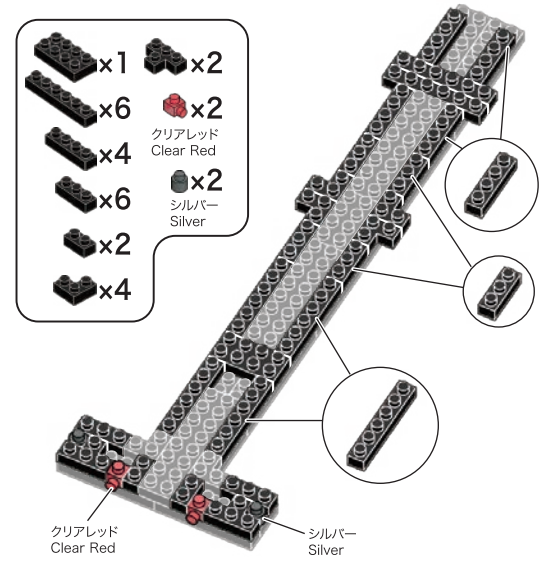

-  x4

クリアイエロー
Clear Yellow

-  x10
-  x2
-  x1

クリア
Clear

-  x14
-  x23
-  x25
-  x21
-  x18
-  x10

ライトグレー
Light Gray

-  x7
-  x6
-  x2
-  x9
-  x36
-  x2
-  x2
-  x8
-  x4
-  x2
-  x2

シルバー
Silver

-  x32
-  x42
-  x6
-  x20
-  x31
-  x6
-  x10
-  x4
-  x16
-  x6
-  x16
-  x5

- 1**
- Black (ブラック)
 - 1x4 Technic Beam
 - 1x3 Technic Beam
 - 1x2 Technic Beam
 - 1x2 Technic Beam

- 2**
- 1x8 Technic Beam
 - 1x1 Technic Beam

- 3**
- くみおわり (Assembled blocks shown in faded color)

- 4**
- 1x1 Technic Beam
 - 1x2 Technic Beam
 - 1x6 Technic Beam
 - 1x4 Technic Beam
 - 1x6 Technic Beam
 - 1x2 Technic Beam
 - 1x4 Technic Beam
 - 1x1 Clear Red (クリアレッド)
 - 1x2 Clear Red (クリアレッド)
 - 1x2 Silver (シルバー)
 - 1x2 Silver (シルバー)

- 5**
- 1x1 Black (ブラック)
 - 1x4 Red (レッド)
 - 1x2 Red (レッド)
 - 1x2 Red (レッド)
 - 1x2 Red (レッド)

- 6**
- 1x4 Technic Beam
 - 1x5 Technic Beam
 - 1x4 Technic Beam
 - 1x6 Technic Beam
 - 1x4 Technic Beam
 - 1x2 Technic Beam
 - 1x2 Red (レッド)
 - 1x2 Red (レッド)
 - 1x2 Silver (シルバー)
 - 1x2 Silver (シルバー)