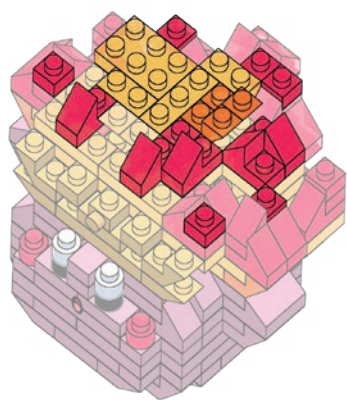

x2	x10	x8	x6	x16	x3	x2	x26	x5	x2	x1	x1
x2	x6	x20	x5	x2	x1	x2	x2	x18	x10	x11	x1
	x6	x2	x1	x12	x2	x35	x2			x5	
	x6	x5	x12	x1	x1		x18				
		x2	x4				x4				

クロムイエロー  
 Chrome Yellow

14

15

16

17

18

19

20

21 うらがえす  
Turn the body over

22

23

完成!  
Finished!

※部品は多めに入っております  
Extra blocks included