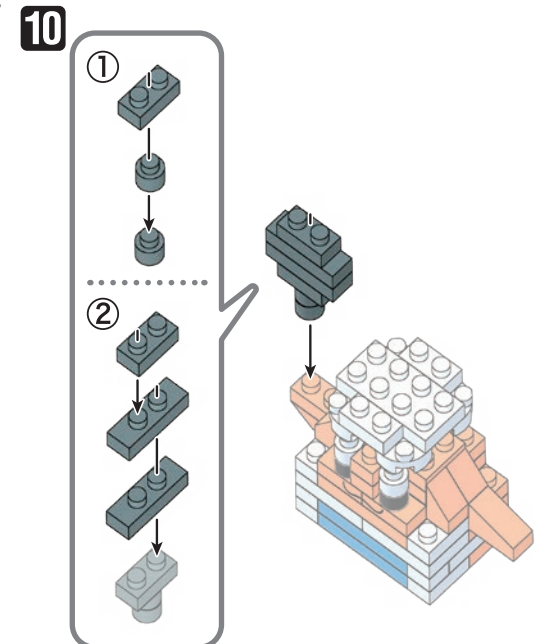

※別売りの「NB-019 ナノブロック専用ピンセット」や「NB-020 ナノブロックパッド」を使うと組み立て、取りはずしに便利です。

Use "NB-019 nanoblock® Tweezers" and "NB-020 nanoblock® Pad" (each sold separately) for an easy way to assemble and disassemble blocks.

- |  |    |  |    |  |    |  |    |  |    |  |    |  |    |  |    |  |    |
|--|----|--|----|--|----|--|----|--|----|--|----|--|----|--|----|--|----|
|  | x1 |  | x9 |  | x2 |  | x2 |  | x2 |  | x1 |  | x6 |  | x4 |  | x1 |
|  | x4 |  | x2 |  | x2 |  | x1 |  | x2 |  | x3 |  | x1 |  | x1 |  | x1 |
|  | x4 |  | x4 |  | x2 |  | x1 |  | x2 |  | x5 |  | x1 |  | x1 |  |    |

※部品は多めに入っております  
Extra blocks included