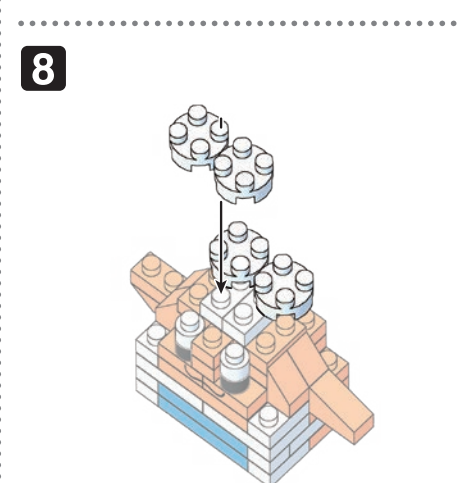

※別売りの「NB-019 ナノブロック専用ピンセット」や「NB-020 ナノブロックパッド」を使うと組み立て、取りはずしに便利です。

Use "NB-019 nanoblock® Tweezers" and "NB-020 nanoblock® Pad" (each sold separately) for an easy way to assemble and disassemble blocks.

- |  |    |  |    |  |    |  |    |  |    |  |    |  |    |  |    |  |    |
|--|----|--|----|--|----|--|----|--|----|--|----|--|----|--|----|--|----|
|  | x1 |  | x9 |  | x2 |  | x2 |  | x2 |  | x1 |  | x6 |  | x4 |  | x1 |
|  | x4 |  | x2 |  | x2 |  | x1 |  | x2 |  | x3 |  | x1 |  | x1 |  | x1 |
|  | x4 |  | x4 |  | x2 |  | x1 |  | x2 |  | x5 |  | x1 |  | x1 |  |    |