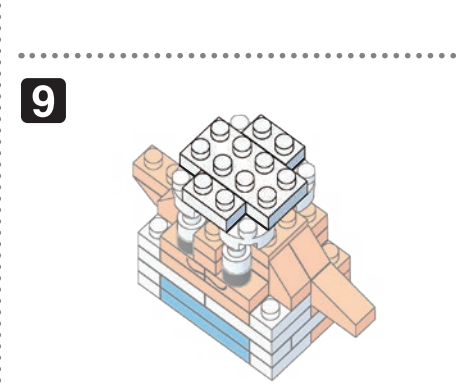

※別売りの「NB-019 ナノブロック専用ピンセット」や「NB-020 ナノブロックパッド」を使うと組み立て、取りはずしに便利です。

Use "NB-019 nanoblock® Tweezers" and "NB-020 nanoblock® Pad" (each sold separately) for an easy way to assemble and disassemble blocks.

- |  |    |  |    |  |    |  |    |  |    |  |    |  |    |  |    |  |    |
|--|----|--|----|--|----|--|----|--|----|--|----|--|----|--|----|--|----|
|  | x1 |  | x9 |  | x2 |  | x2 |  | x2 |  | x1 |  | x6 |  | x4 |  | x1 |
|  | x4 |  | x2 |  | x2 |  | x1 |  | x2 |  | x3 |  | x1 |  | x1 |  | x1 |
|  | x4 |  | x4 |  | x2 |  | x1 |  | x2 |  | x5 |  | x1 |  | x1 |  |    |

※部品は多めに入っております  
Extra blocks included