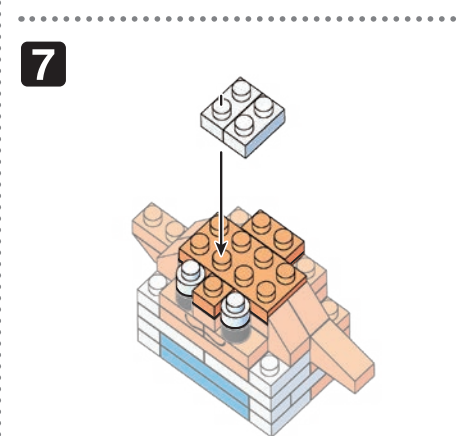

※別売りの「NB-019 ナノブロック専用ピンセット」や「NB-020 ナノブロックパッド」を使うと組み立て、取りはずしに便利です。

Use "NB-019 nanoblock® Tweezers" and "NB-020 nanoblock® Pad" (each sold separately) for an easy way to assemble and disassemble blocks.

- |  |    |  |    |  |    |  |    |  |    |  |    |  |    |  |    |  |    |
|--|----|--|----|--|----|--|----|--|----|--|----|--|----|--|----|--|----|
|  | x1 |  | x9 |  | x2 |  | x2 |  | x2 |  | x1 |  | x6 |  | x4 |  | x1 |
|  | x4 |  | x2 |  | x2 |  | x1 |  | x2 |  | x3 |  | x1 |  | x1 |  | x1 |
|  | x4 |  | x4 |  | x2 |  | x1 |  | x2 |  | x5 |  | x1 |  | x1 |  |    |