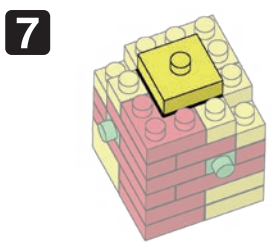

完成!
Finished!