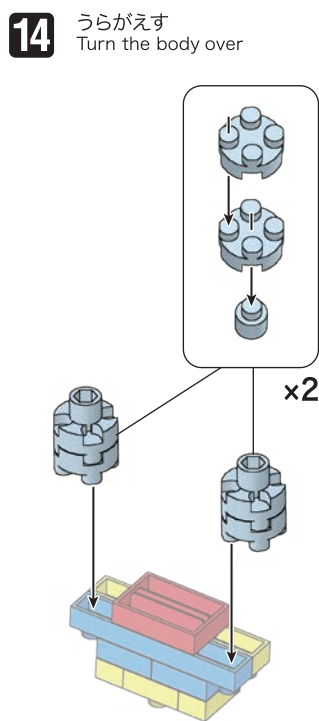

ULTRAMAN

NBMC_22 ALIEN METRON メロン星人

△WARNING: CHOKING HAZARD - small parts. Not for children under 3 years old.
小さな部品が含まれますので、3歳未満のお子様には与えないでください。

©TSUBURAYA PRODUCTIONS
企画協力：株式会社バンダイ
©KAWADA 2021

ご意見等ございましたら、お客様サービス課までご連絡ください。
カワダ 長野工場 お客様サービス課
〒389-0514 長野県東部市加沢1409 TEL:0268(62)1819
電話受付時間：土日祝日を除く 9～12時・13～16時

21SU
S.M
VR&BB
B0521

発売元 株式会社 カワダ
〒169-8558 東京都新宿区大久保 2-5-25
http://www.diablock.co.jp/nanoblock/

※別売りの「NB-019 ナノブロック専用ピンセット」や「NB-020 ナノブロックパッド」を使うと組み立て、取りはずしに便利です。
Use "NB-019 nanoblock® Tweezers" and "NB-020 nanoblock® Pad" (each sold separately) for an easy way to assemble and disassemble blocks.

- Blue 1x4 Technic Beam x1
- Blue 1x2 Technic Brick x2
- Green 1x2 Technic Brick x2
- Red 1x2 Technic Brick x2
- Red 1x2 Technic Brick x2
- Yellow 1x2 Technic Brick x4
- Yellow 1x4 Technic Beam x1
- Yellow 1x2 Technic Brick x4
- Yellow 1x2 Technic Brick x3
- Grey 1x2 Technic Pin x4
- Clear 1x2 Technic Pin x2
- Blue 1x2 Technic Brick x2
- Blue 1x2 Technic Brick x2
- Red 1x2 Technic Brick x2
- Red 1x2 Technic Brick x2
- Yellow 1x2 Technic Brick x1
- Yellow 1x4 Technic Beam x1
- Yellow 1x2 Technic Brick x3
- Yellow 1x2 Technic Brick x8
- Grey 1x2 Technic Pin x2
- Blue 1x2 Technic Brick x4
- Red 1x2 Technic Brick x1
- Red 1x2 Technic Brick x5
- Yellow 1x2 Technic Brick x1
- Yellow 1x4 Technic Beam x3
- Yellow 1x2 Technic Brick x3

くみおわり
Assembled blocks shown in faded color

完成!
Finished!