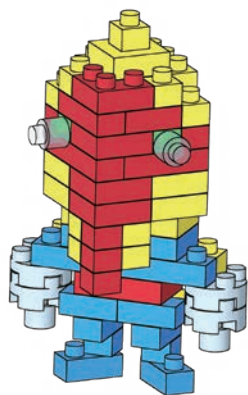

※部品は多めに入っております
Extra blocks included