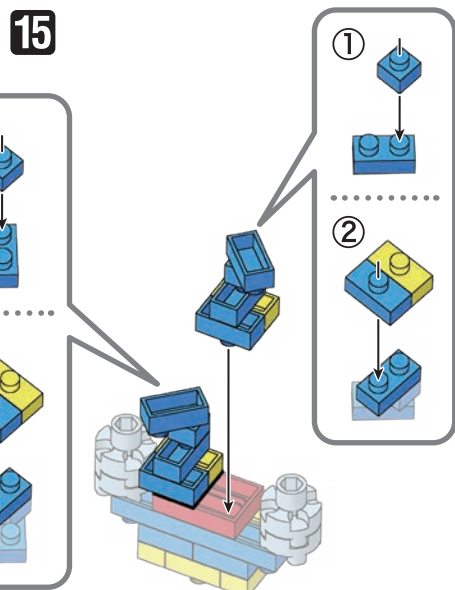

ULTRAMAN

NBMC_22 ALIEN METRON メロン星人

△WARNING: CHOKING HAZARD - small parts. Not for children under 3 years old.
小さな部品が含まれますので、3歳未満のお子様には与えないでください。

©TSUBURAYA PRODUCTIONS
企画協力：株式会社バンダイ
©KAWADA 2021

ご意見等ございましたら、お客様サービス課までご連絡ください。
カワダ 長野工場 お客様サービス課
〒389-0514 長野県東部市加沢1409 TEL:0268(62)1819
電話受付時間：土日祝日を除く 9～12時・13～16時

21SU
S.M
VR&BB
B0521

発売元 株式会社 カワダ
〒169-8558 東京都新宿区大久保 2-5-25
http://www.diablock.co.jp/nanoblock/

※別売りの「NB-019 ナノブロック専用ピンセット」や「NB-020 ナノブロックパッド」を使うと組み立て、取りはずしに便利です。
Use "NB-019 nanoblock® Tweezers" and "NB-020 nanoblock® Pad" (each sold separately) for an easy way to assemble and disassemble blocks.

- Blue 1x4 Technic Beam x1
- Blue 1x2 Technic Brick x2
- Green 1x2 Technic Brick x2
- Red 1x2 Technic Brick x2
- Red 1x2 Technic Brick x2
- Yellow 1x2 Technic Brick x4
- Yellow 1x4 Technic Beam x1
- Yellow 1x2 Technic Brick x4
- Yellow 1x2 Technic Brick x3
- Grey 1x2 Technic Pin x4
- Clear 1x2 Technic Pin x2
- Blue 1x2 Technic Brick x2
- Blue 1x2 Technic Brick x2
- Red 1x2 Technic Brick x2
- Red 1x2 Technic Brick x2
- Yellow 1x2 Technic Brick x1
- Yellow 1x4 Technic Beam x1
- Yellow 1x2 Technic Brick x3
- Yellow 1x2 Technic Brick x8
- Grey 1x2 Technic Pin x2
- Blue 1x2 Technic Brick x4
- Red 1x2 Technic Brick x1
- Red 1x2 Technic Brick x5
- Yellow 1x2 Technic Brick x1
- Yellow 1x4 Technic Beam x3
- Yellow 1x2 Technic Brick x3

くみおわり
Assembled blocks shown in faded color

完成!
Finished!