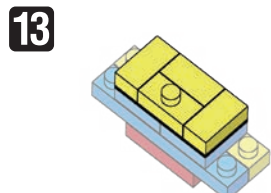

完成!
Finished!