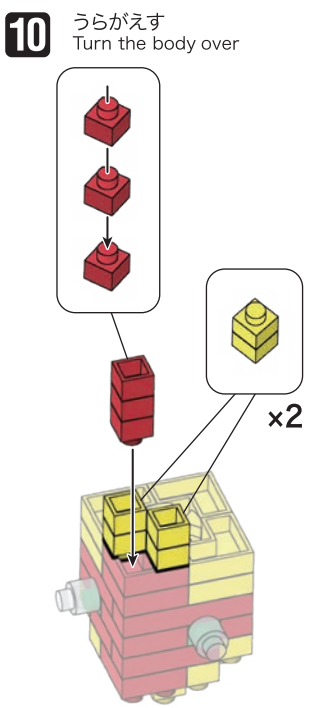

ULTRAMAN

NBMC_22 ALIEN METRON メロン星人

△WARNING: CHOKING HAZARD - small parts. Not for children under 3 years old.
小さな部品が含まれますので、3歳未満のお子様には与えないでください。

©TSUBURAYA PRODUCTIONS
企画協力：株式会社バンダイ
©KAWADA 2021

ご意見等ございましたら、お客様サービス課までご連絡ください。
カワダ 長野工場 お客様サービス課
〒389-0514 長野県東部市加沢1409 TEL:0268(62)1819
電話受付時間：土日祝日を除く 9～12時・13～16時

21SU
S.M
VR&BB
B0521

発売元 株式会社 カワダ
〒169-8558 東京都新宿区大久保 2-5-25
http://www.diablock.co.jp/nanoblock/

※別売りの「NB-019 ナノブロック専用ピンセット」や「NB-020 ナノブロックパッド」を使うと組み立て、取りはずしに便利です。
Use "NB-019 nanoblock® Tweezers" and "NB-020 nanoblock® Pad" (each sold separately) for an easy way to assemble and disassemble blocks.

- Blue 1x4 Technic Beam x1
- Blue 1x2 Technic Brick x2
- Green 1x2 Technic Brick x2
- Red 1x2 Technic Brick x2
- Red 1x2 Technic Brick x2
- Yellow 1x2 Technic Brick x4
- Yellow 1x4 Technic Beam x1
- Yellow 1x2 Technic Brick x4
- Yellow 1x2 Technic Brick x3
- Grey 1x2 Technic Pin x4
- Clear 1x2 Technic Pin x2
- Blue 1x2 Technic Brick x2
- Blue 1x2 Technic Brick x2
- Red 1x2 Technic Brick x2
- Red 1x2 Technic Brick x2
- Yellow 1x2 Technic Brick x1
- Yellow 1x4 Technic Beam x1
- Yellow 1x2 Technic Brick x3
- Yellow 1x2 Technic Brick x8
- Grey 1x2 Technic Pin x2
- Blue 1x2 Technic Brick x4
- Red 1x2 Technic Brick x1
- Red 1x2 Technic Brick x5
- Yellow 1x2 Technic Brick x1
- Yellow 1x4 Technic Beam x3
- Yellow 1x2 Technic Brick x3

くみおわり
Assembled blocks shown in faded color

完成!
Finished!