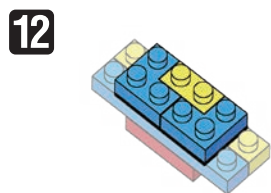

完成!
Finished!