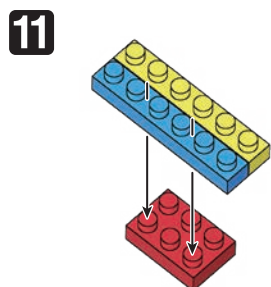

完成!
Finished!