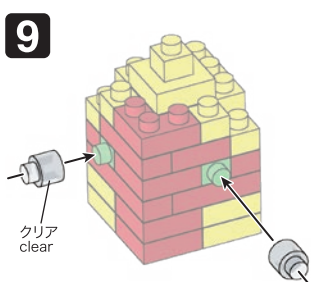

完成!
Finished!