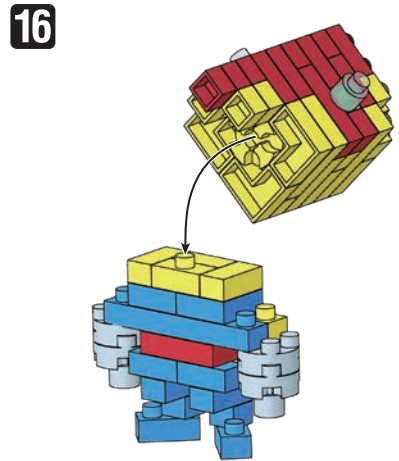

ULTRAMAN

NBMC_22 ALIEN METRON メロン星人

△WARNING: CHOKING HAZARD - small parts. Not for children under 3 years old.
小さな部品が含まれますので、3歳未満のお子様には与えないでください。

©TSUBURAYA PRODUCTIONS
企画協力：株式会社バンダイ
©KAWADA 2021

ご意見等ございましたら、お客様サービス課までご連絡ください。
カワダ 長野工場 お客様サービス課
〒389-0514 長野県東部市加沢1409 TEL:0268(62)1819
電話受付時間：土日祝日を除く 9～12時・13～16時

21SU
S.M
VR&BB
B0521

発売元 株式会社 カワダ
〒169-8558 東京都新宿区大久保 2-5-25
http://www.diablock.co.jp/nanoblock/

※別売りの「NB-019 ナノブロック専用ピンセット」や「NB-020 ナノブロックパッド」を使うと組み立て、取りはずしに便利です。
Use "NB-019 nanoblock® Tweezers" and "NB-020 nanoblock® Pad" (each sold separately) for an easy way to assemble and disassemble blocks.

- Blue 1x4 Technic Beam x1
- Blue 1x2 Technic Brick x2
- Green 1x2 Technic Brick x2
- Red 1x2 Technic Brick x2
- Red 1x2 Technic Brick x2
- Yellow 1x2 Technic Brick x4
- Yellow 1x4 Technic Beam x1
- Yellow 1x2 Technic Brick x4
- Yellow 1x2 Technic Brick x3
- Grey 1x2 Technic Pin x4
- Clear 1x2 Technic Pin x2
- Blue 1x2 Technic Brick x2
- Blue 1x2 Technic Brick x2
- Red 1x2 Technic Brick x2
- Red 1x2 Technic Brick x2
- Yellow 1x2 Technic Brick x1
- Yellow 1x4 Technic Beam x1
- Yellow 1x2 Technic Brick x3
- Yellow 1x2 Technic Brick x8
- Grey 1x2 Technic Pin x2
- Blue 1x2 Technic Brick x4
- Red 1x2 Technic Brick x1
- Red 1x2 Technic Brick x5
- Yellow 1x2 Technic Brick x1
- Yellow 1x4 Technic Beam x3
- Yellow 1x2 Technic Brick x3

くみおわり
Assembled blocks shown in faded color

完成!
Finished!