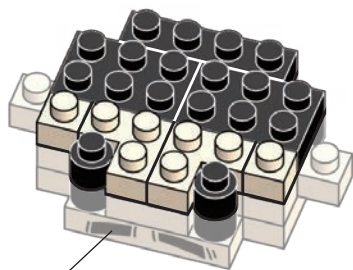

2

くみおわり
Assembled blocks shown
in faded color

3