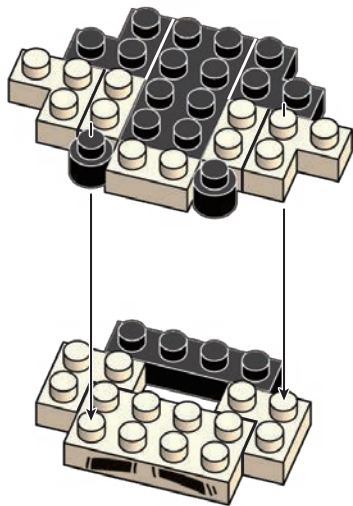

※別売りの「NB-019 ナノブロック専用ピンセット」や「NB-020 ナノブロックパッド」を使うと組み立て、取りはずしに便利です。
Use "NB-019 nanoblock® Tweezers" and "NB-020 nanoblock® Pad" (each sold separately) for an easy way to assemble and disassemble blocks.

- 1x1 Purple Technic Brick
- 1x1 Purple Technic Brick
- 1x1 Red Technic Brick
- 1x6 White Technic Brick
- 1x3 White Technic Brick
- 1x4 Black Technic Brick
- 1x2 Black Technic Brick
- 1x4 Black Technic Brick
- 1x2 Black Technic Brick
- 1x4 Black Technic Brick
- 1x1 White Technic Brick
- 1x1 White Technic Brick
- 1x2 Purple Technic Brick
- 1x2 Purple Technic Brick
- 1x5 White Technic Brick
- 1x8 White Technic Brick
- 1x3 Black Technic Brick
- 1x6 Black Technic Brick
- 1x2 Black Technic Brick
- 1x1 Black Technic Brick

1