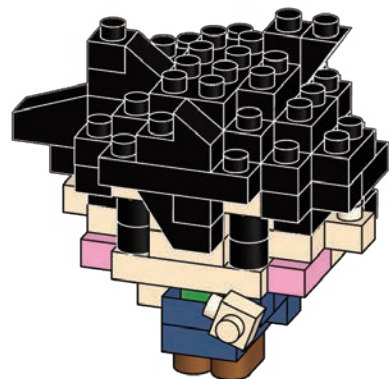

- 1x1 Blue
- 1x4 Blue
- 1x1 Blue
- 1x1 Green
- 1x5 White
- 1x6 White
- 1x1 White
- 1x2 Brown
- 1x10 Black
- 1x2 Black
- 1x7 Black
- 1x2 Black
- 1x7 Black
- 1x1 White
- 1x1 Blue
- 1x1 Blue
- 1x2 Pink
- 1x2 White
- 1x2 White
- 1x4 Black
- 1x1 Black
- 1x2 Black
- 1x4 Black
- 1x4 Black

くみおわり
Assembled blocks shown
in faded color

9 うらがえす
Turn the body over

完成!
Finished!

※部品は多めに入っております
Extra blocks included