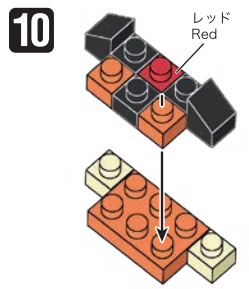

※別売りの「NB-019 ナノブロック専用ピンセット」や「NB-020 ナノブロックパッド」を使うと組み立て、取りはずしに便利です。
Use "NB-019 nanoblock® Tweezers" and "NB-020 nanoblock® Pad" (each sold separately) for an easy way to assemble and disassemble blocks.

- 1x1 Grey ×1
- 1x2 Black ×6
- 1x2 Black ×2
- 1x1 Blue ×2
- 1x2 Yellow ×9
- 1x3 Yellow ×4
- 1x2 Yellow L-shaped ×5
- 1x4 Yellow ×1
- 1x2 Yellow ×2
- 1x2 Grey ×2
- 1x2 Black ×5
- 1x2 Black ×1
- 1x1 Red ×1
- 1x3 Yellow ×3
- 1x2 Yellow ×4
- 1x2 Red ×1
- 1x1 Yellow ×2
- 1x1 Black ×3
- 1x1 Black ×2
- 1x2 Black ×2
- 1x2 Yellow ×6
- 1x2 Yellow ×2
- 1x2 Yellow ×4
- 1x1 Red ×4
- 1x1 Yellow ×6