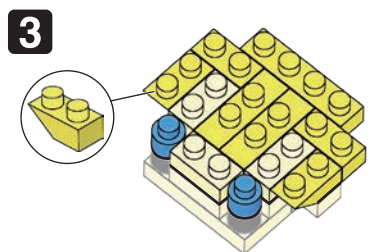

※別売りの「NB-019 ナノブロック専用ピンセット」や「NB-020 ナノブロックパッド」を使うと組み立て、取りはずしに便利です。
Use "NB-019 nanoblock® Tweezers" and "NB-020 nanoblock® Pad" (each sold separately) for an easy way to assemble and disassemble blocks.

- 1x1 Grey ×1
- 1x2 Black ×6
- 1x2 Black ×2
- 1x1 Blue ×2
- 1x2 Yellow ×9
- 1x3 Yellow ×4
- 1x2 Yellow L-shaped ×5
- 1x4 Yellow ×1
- 1x2 Yellow ×2
- 1x2 Grey ×2
- 1x2 Black ×5
- 1x2 Black ×1
- 1x1 Red ×1
- 1x3 Yellow ×3
- 1x2 Yellow ×4
- 1x2 Red ×1
- 1x1 Yellow ×2
- 1x1 Black ×3
- 1x1 Black ×2
- 1x2 Black ×2
- 1x2 Yellow ×6
- 1x2 Yellow ×2
- 1x2 Yellow ×4
- 1x1 Red ×4
- 1x1 Yellow ×6

※部品は多めに入っております
Extra blocks included