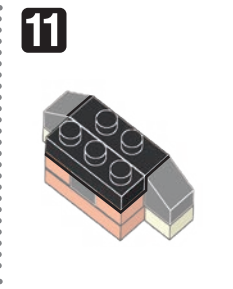

※別売りの「NB-019 ナノブロック専用ピンセット」や「NB-020 ナノブロックパッド」を使うと組み立て、取りはずしに便利です。
Use "NB-019 nanoblock® Tweezers" and "NB-020 nanoblock® Pad" (each sold separately) for an easy way to assemble and disassemble blocks.

- 1x1 Grey ×1
- 1x2 Black ×6
- 1x2 Black ×2
- 1x1 Blue ×2
- 1x2 Yellow ×9
- 1x3 Yellow ×4
- 1x2 Yellow L-shaped ×5
- 1x4 Yellow ×1
- 1x2 Yellow ×2
- 1x2 Grey ×2
- 1x2 Black ×5
- 1x2 Black ×1
- 1x1 Red ×1
- 1x3 Yellow ×3
- 1x2 Yellow ×4
- 1x2 Red ×1
- 1x1 Yellow ×2
- 1x1 Black ×3
- 1x1 Black ×2
- 1x2 Black ×2
- 1x2 Yellow ×6
- 1x2 Yellow ×2
- 1x2 Yellow ×4
- 1x1 Red ×4
- 1x1 Yellow ×6