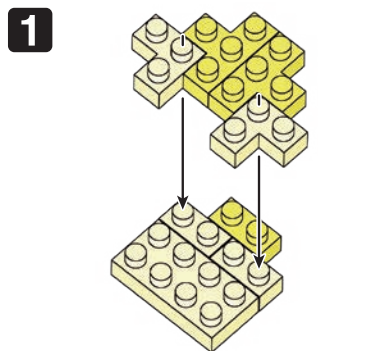

※別売りの「NB-019 ナノブロック専用ピンセット」や「NB-020 ナノブロックパッド」を使うと組み立て、取りはずしに便利です。
Use "NB-019 nanoblock® Tweezers" and "NB-020 nanoblock® Pad" (each sold separately) for an easy way to assemble and disassemble blocks.

- 1x1 Grey ×1
- 1x2 Black ×6
- 1x2 Black ×2
- 1x1 Blue ×2
- 1x2 Yellow ×9
- 1x3 Yellow ×4
- 1x2 Yellow L-shaped ×5
- 1x4 Yellow ×1
- 1x2 Yellow ×2
- 1x2 Grey ×2
- 1x2 Black ×5
- 1x2 Black ×1
- 1x1 Red ×1
- 1x3 Yellow ×3
- 1x2 Yellow ×4
- 1x2 Red ×1
- 1x1 Yellow ×2
- 1x1 Black ×3
- 1x1 Black ×2
- 1x2 Black ×2
- 1x2 Yellow ×6
- 1x2 Yellow ×2
- 1x2 Yellow ×4
- 1x1 Red ×4
- 1x1 Yellow ×6

※部品は多めに入っております
Extra blocks included