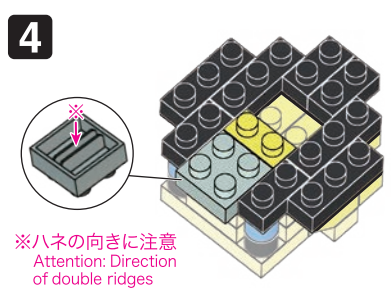

※別売りの「NB-019 ナノブロック専用ピンセット」や「NB-020 ナノブロックパッド」を使うと組み立て、取りはずしに便利です。
Use "NB-019 nanoblock® Tweezers" and "NB-020 nanoblock® Pad" (each sold separately) for an easy way to assemble and disassemble blocks.

- 1x1 Grey ×1
- 1x2 Black ×6
- 1x2 Black ×2
- 1x1 Blue ×2
- 1x2 Yellow ×9
- 1x3 Yellow ×4
- 1x2 Yellow L-shaped ×5
- 1x4 Yellow ×1
- 1x2 Yellow ×2
- 1x2 Grey ×2
- 1x2 Black ×5
- 1x2 Black ×1
- 1x1 Red ×1
- 1x3 Yellow ×3
- 1x2 Yellow ×4
- 1x2 Red ×1
- 1x1 Yellow ×2
- 1x1 Black ×3
- 1x1 Black ×2
- 1x2 Black ×2
- 1x2 Yellow ×6
- 1x2 Yellow ×2
- 1x2 Yellow ×4
- 1x1 Red ×4
- 1x1 Yellow ×6