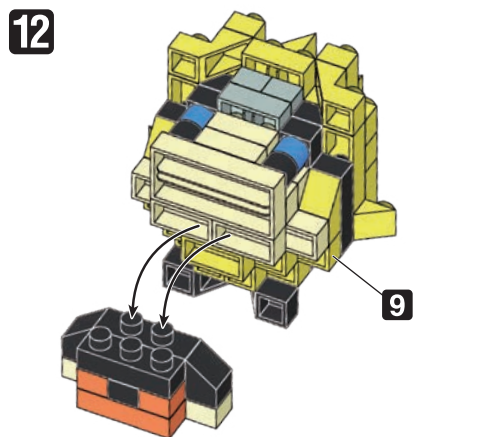

※別売りの「NB-019 ナノブロック専用ピンセット」や「NB-020 ナノブロックパッド」を使うと組み立て、取りはずしに便利です。
Use "NB-019 nanoblock® Tweezers" and "NB-020 nanoblock® Pad" (each sold separately) for an easy way to assemble and disassemble blocks.

- 1x1 Grey ×1
- 1x2 Black ×6
- 1x2 Black ×2
- 1x1 Blue ×2
- 1x2 Yellow ×9
- 1x3 Yellow ×4
- 1x2 Yellow L-shaped ×5
- 1x4 Yellow ×1
- 1x2 Yellow ×2
- 1x2 Grey ×2
- 1x2 Black ×5
- 1x2 Black ×1
- 1x1 Red ×1
- 1x3 Yellow ×3
- 1x2 Yellow ×4
- 1x2 Red ×1
- 1x1 Yellow ×2
- 1x1 Black ×3
- 1x1 Black ×2
- 1x2 Black ×2
- 1x2 Yellow ×6
- 1x2 Yellow ×2
- 1x2 Yellow ×4
- 1x1 Red ×4
- 1x1 Yellow ×6

※部品は多めに入っております
Extra blocks included