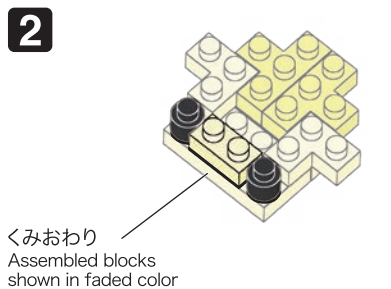

※別売りの「NB-019 ナノブロック専用ピンセット」や「NB-020 ナノブロックパッド」を使うと組み立て、取りはずしに便利です。
Use "NB-019 nanoblock® Tweezers" and "NB-020 nanoblock® Pad" (each sold separately) for an easy way to assemble and disassemble blocks.

- 1x1 Grey ×1
- 1x2 Black ×6
- 1x2 Black ×2
- 1x1 Blue ×2
- 1x2 Yellow ×9
- 1x3 Yellow ×4
- 1x2 Yellow L-shaped ×5
- 1x4 Yellow ×1
- 1x2 Yellow ×2
- 1x2 Grey ×2
- 1x2 Black ×5
- 1x2 Black ×1
- 1x1 Red ×1
- 1x3 Yellow ×3
- 1x2 Yellow ×4
- 1x2 Red ×1
- 1x1 Yellow ×2
- 1x1 Black ×3
- 1x1 Black ×2
- 1x2 Black ×2
- 1x2 Yellow ×6
- 1x2 Yellow ×2
- 1x2 Yellow ×4
- 1x1 Red ×4
- 1x1 Yellow ×6