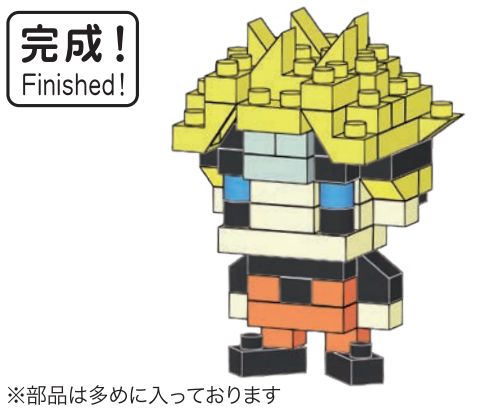

※別売りの「NB-019 ナノブロック専用ピンセット」や「NB-020 ナノブロックパッド」を使うと組み立て、取りはずしに便利です。
Use "NB-019 nanoblock® Tweezers" and "NB-020 nanoblock® Pad" (each sold separately) for an easy way to assemble and disassemble blocks.

- 1x1 Grey ×1
- 1x2 Black ×6
- 1x2 Black ×2
- 1x1 Blue ×2
- 1x2 Yellow ×9
- 1x3 Yellow ×4
- 1x2 Yellow L-shaped ×5
- 1x4 Yellow ×1
- 1x2 Yellow ×2
- 1x2 Grey ×2
- 1x2 Black ×5
- 1x2 Black ×1
- 1x1 Red ×1
- 1x3 Yellow ×3
- 1x2 Yellow ×4
- 1x2 Red ×1
- 1x1 Yellow ×2
- 1x1 Black ×3
- 1x1 Black ×2
- 1x2 Black ×2
- 1x2 Yellow ×6
- 1x2 Yellow ×2
- 1x2 Yellow ×4
- 1x1 Red ×4
- 1x1 Yellow ×6