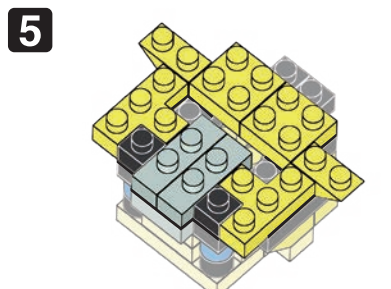

※別売りの「NB-019 ナノブロック専用ピンセット」や「NB-020 ナノブロックパッド」を使うと組み立て、取りはずしに便利です。
Use "NB-019 nanoblock® Tweezers" and "NB-020 nanoblock® Pad" (each sold separately) for an easy way to assemble and disassemble blocks.

- 1x1 Grey ×1
- 1x2 Black ×6
- 1x2 Black ×2
- 1x1 Blue ×2
- 1x2 Yellow ×9
- 1x3 Yellow ×4
- 1x2 Yellow L-shaped ×5
- 1x4 Yellow ×1
- 1x2 Yellow ×2
- 1x2 Grey ×2
- 1x2 Black ×5
- 1x2 Black ×1
- 1x1 Red ×1
- 1x3 Yellow ×3
- 1x2 Yellow ×4
- 1x2 Red ×1
- 1x1 Yellow ×2
- 1x1 Black ×3
- 1x1 Black ×2
- 1x2 Black ×2
- 1x2 Yellow ×6
- 1x2 Yellow ×2
- 1x2 Yellow ×4
- 1x1 Red ×4
- 1x1 Yellow ×6

※部品は多めに入っております
Extra blocks included