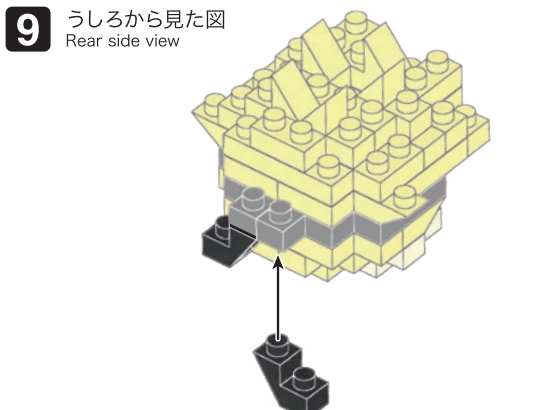

※別売りの「NB-019 ナノブロック専用ピンセット」や「NB-020 ナノブロックパッド」を使うと組み立て、取りはずしに便利です。
Use "NB-019 nanoblock® Tweezers" and "NB-020 nanoblock® Pad" (each sold separately) for an easy way to assemble and disassemble blocks.

- 1x1 Grey ×1
- 1x2 Black ×6
- 1x2 Black ×2
- 1x1 Blue ×2
- 1x2 Yellow ×9
- 1x3 Yellow ×4
- 1x2 Yellow L-shaped ×5
- 1x4 Yellow ×1
- 1x2 Yellow ×2
- 1x2 Grey ×2
- 1x2 Black ×5
- 1x2 Black ×1
- 1x1 Red ×1
- 1x3 Yellow ×3
- 1x2 Yellow ×4
- 1x2 Red ×1
- 1x1 Yellow ×2
- 1x1 Black ×3
- 1x1 Black ×2
- 1x2 Black ×2
- 1x2 Yellow ×6
- 1x2 Yellow ×2
- 1x2 Yellow ×4
- 1x1 Red ×4
- 1x1 Yellow ×6