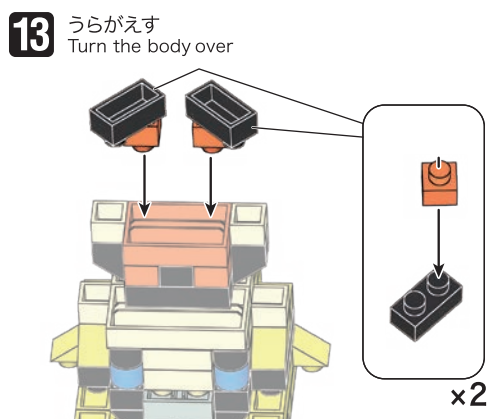

※別売りの「NB-019 ナノブロック専用ピンセット」や「NB-020 ナノブロックパッド」を使うと組み立て、取りはずしに便利です。
Use "NB-019 nanoblock® Tweezers" and "NB-020 nanoblock® Pad" (each sold separately) for an easy way to assemble and disassemble blocks.

- 1x1 Grey ×1
- 1x2 Black ×6
- 1x2 Black ×2
- 1x1 Blue ×2
- 1x2 Yellow ×9
- 1x3 Yellow ×4
- 1x2 Yellow L-shaped ×5
- 1x4 Yellow ×1
- 1x2 Yellow ×2
- 1x2 Grey ×2
- 1x2 Black ×5
- 1x2 Black ×1
- 1x1 Red ×1
- 1x3 Yellow ×3
- 1x2 Yellow ×4
- 1x2 Red ×1
- 1x1 Yellow ×2
- 1x1 Black ×3
- 1x1 Black ×2
- 1x2 Black ×2
- 1x2 Yellow ×6
- 1x2 Yellow ×2
- 1x2 Yellow ×4
- 1x1 Red ×4
- 1x1 Yellow ×6