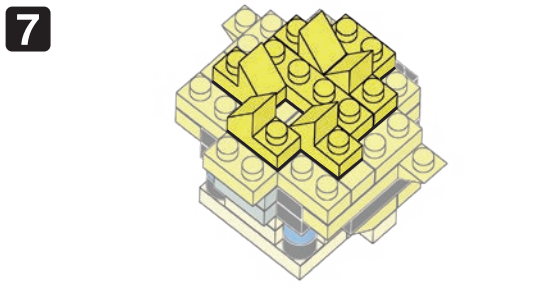

※別売りの「NB-019 ナノブロック専用ピンセット」や「NB-020 ナノブロックパッド」を使うと組み立て、取りはずしに便利です。
Use "NB-019 nanoblock® Tweezers" and "NB-020 nanoblock® Pad" (each sold separately) for an easy way to assemble and disassemble blocks.

- 1x1 Grey ×1
- 1x2 Black ×6
- 1x2 Black ×2
- 1x1 Blue ×2
- 1x2 Yellow ×9
- 1x3 Yellow ×4
- 1x2 Yellow L-shaped ×5
- 1x4 Yellow ×1
- 1x2 Yellow ×2
- 1x2 Grey ×2
- 1x2 Black ×5
- 1x2 Black ×1
- 1x1 Red ×1
- 1x3 Yellow ×3
- 1x2 Yellow ×4
- 1x2 Red ×1
- 1x1 Yellow ×2
- 1x1 Black ×3
- 1x1 Black ×2
- 1x2 Black ×2
- 1x2 Yellow ×6
- 1x2 Yellow ×2
- 1x2 Yellow ×4
- 1x1 Red ×4
- 1x1 Yellow ×6