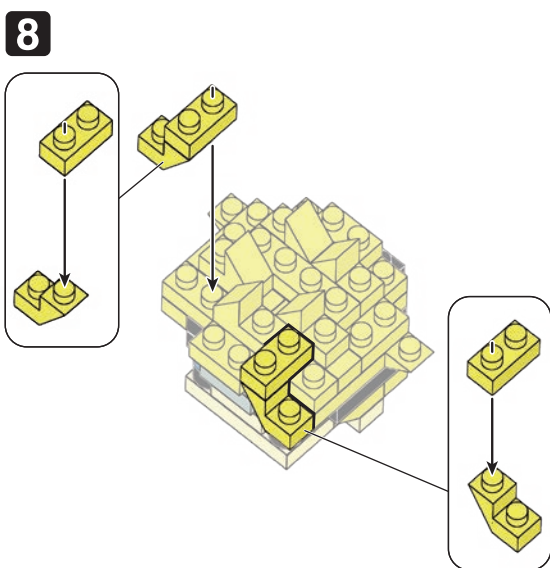

※別売りの「NB-019 ナノブロック専用ピンセット」や「NB-020 ナノブロックパッド」を使うと組み立て、取りはずしに便利です。
Use "NB-019 nanoblock® Tweezers" and "NB-020 nanoblock® Pad" (each sold separately) for an easy way to assemble and disassemble blocks.

- 1x1 Grey ×1
- 1x2 Black ×6
- 1x2 Black ×2
- 1x1 Blue ×2
- 1x2 Yellow ×9
- 1x3 Yellow ×4
- 1x2 Yellow L-shaped ×5
- 1x4 Yellow ×1
- 1x2 Yellow ×2
- 1x2 Grey ×2
- 1x2 Black ×5
- 1x2 Black ×1
- 1x1 Red ×1
- 1x3 Yellow ×3
- 1x2 Yellow ×4
- 1x2 Red ×1
- 1x1 Yellow ×2
- 1x1 Black ×3
- 1x1 Black ×2
- 1x2 Black ×2
- 1x2 Yellow ×6
- 1x2 Yellow ×2
- 1x2 Yellow ×4
- 1x1 Red ×4
- 1x1 Yellow ×6

※部品は多めに入っております
Extra blocks included