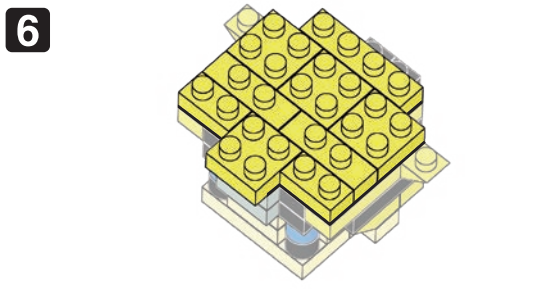

※別売りの「NB-019 ナノブロック専用ピンセット」や「NB-020 ナノブロックパッド」を使うと組み立て、取りはずしに便利です。
Use "NB-019 nanoblock® Tweezers" and "NB-020 nanoblock® Pad" (each sold separately) for an easy way to assemble and disassemble blocks.

- 1x1 Grey ×1
- 1x2 Black ×6
- 1x2 Black ×2
- 1x1 Blue ×2
- 1x2 Yellow ×9
- 1x3 Yellow ×4
- 1x2 Yellow L-shaped ×5
- 1x4 Yellow ×1
- 1x2 Yellow ×2
- 1x2 Grey ×2
- 1x2 Black ×5
- 1x2 Black ×1
- 1x1 Red ×1
- 1x3 Yellow ×3
- 1x2 Yellow ×4
- 1x2 Red ×1
- 1x1 Yellow ×2
- 1x1 Black ×3
- 1x1 Black ×2
- 1x2 Black ×2
- 1x2 Yellow ×6
- 1x2 Yellow ×2
- 1x2 Yellow ×4
- 1x1 Red ×4
- 1x1 Yellow ×6

※部品は多めに入っております
Extra blocks included