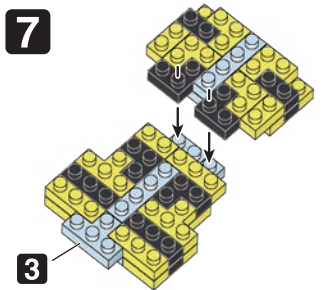

※別売りの「NB-019 ナノブロック専用ピンセット」や「NB-020 ナノブロックパッド」を使うと組み立て、取りはずしに便利です。

Use "NB-019 nanoblock® Tweezers" and "NB-020 nanoblock® Pad" (each sold separately) for an easy way to assemble and disassemble blocks.

- | | | | | | | | | | |
|----|-----|----|----|-----|-----|---------------|-----|----|-----|
| x2 | x10 | x2 | x2 | x6 | x11 | x4 | x24 | x6 | x3 |
| x3 | x7 | x5 | x2 | x10 | x20 | x6 | x10 | x4 | x6 |
| x4 | x5 | x2 | x3 | x8 | x5 | ベージュ
Beige | x6 | x9 | x11 |
| x2 | x4 | x1 | x2 | x22 | | x7 | x6 | x3 | x8 |