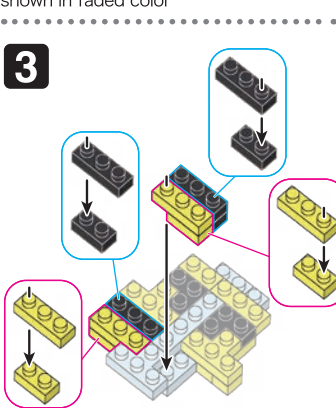

※別売りの「NB-019 ナノブロック専用ピンセット」や「NB-020 ナノブロックパッド」を使うと組み立て、取りはずしに便利です。

Use "NB-019 nanoblock® Tweezers" and "NB-020 nanoblock® Pad" (each sold separately) for an easy way to assemble and disassemble blocks.

- | | | | | | | | | | |
|----|-----|----|----|-----|-----|---------------|-----|----|-----|
| x2 | x10 | x2 | x2 | x6 | x11 | x4 | x24 | x6 | x3 |
| x3 | x7 | x5 | x2 | x10 | x20 | x6 | x10 | x4 | x6 |
| x4 | x5 | x2 | x3 | x8 | x5 | ベージュ
Beige | x6 | x9 | x11 |
| x2 | x4 | x1 | x2 | x22 | | x7 | x6 | x3 | x8 |