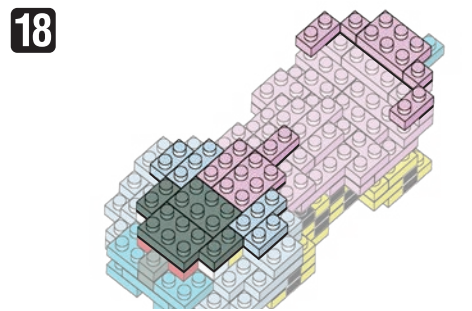

※別売りの「NB-019 ナノブロック専用ピンセット」や「NB-020 ナノブロックパッド」を使うと組み立て、取りはずしに便利です。

Use "NB-019 nanoblock® Tweezers" and "NB-020 nanoblock® Pad" (each sold separately) for an easy way to assemble and disassemble blocks.

- | | | | | | | | | | |
|----|-----|----|----|-----|-----|---------------|-----|----|-----|
| x2 | x10 | x2 | x2 | x6 | x11 | x4 | x24 | x6 | x3 |
| x3 | x7 | x5 | x2 | x10 | x20 | x6 | x10 | x4 | x6 |
| x4 | x5 | x2 | x3 | x8 | x5 | ベージュ
Beige | x6 | x9 | x11 |
| x2 | x4 | x1 | x2 | x22 | | x7 | x6 | x3 | x8 |