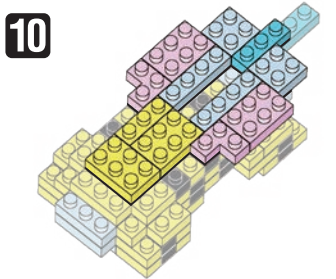

※別売りの「NB-019 ナノブロック専用ピンセット」や「NB-020 ナノブロックパッド」を使うと組み立て、取りはずしに便利です。

Use "NB-019 nanoblock® Tweezers" and "NB-020 nanoblock® Pad" (each sold separately) for an easy way to assemble and disassemble blocks.

- | | | | | | | | | | |
|----|-----|----|----|-----|-----|---------------|-----|----|-----|
| x2 | x10 | x2 | x2 | x6 | x11 | x4 | x24 | x6 | x3 |
| x3 | x7 | x5 | x2 | x10 | x20 | x6 | x10 | x4 | x6 |
| x4 | x5 | x2 | x3 | x8 | x5 | ベージュ
Beige | x6 | x9 | x11 |
| x2 | x4 | x1 | x2 | x22 | | x7 | x6 | x3 | x8 |