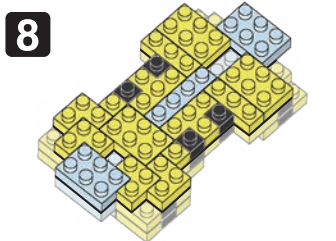

※別売りの「NB-019 ナノブロック専用ピンセット」や「NB-020 ナノブロックパッド」を使うと組み立て、取りはずしに便利です。

Use "NB-019 nanoblock® Tweezers" and "NB-020 nanoblock® Pad" (each sold separately) for an easy way to assemble and disassemble blocks.

- | | | | | | | | | | |
|----|-----|----|----|-----|-----|---------------|-----|----|-----|
| x2 | x10 | x2 | x2 | x6 | x11 | x4 | x24 | x6 | x3 |
| x3 | x7 | x5 | x2 | x10 | x20 | x6 | x10 | x4 | x6 |
| x4 | x5 | x2 | x3 | x8 | x5 | ベージュ
Beige | x6 | x9 | x11 |
| x2 | x4 | x1 | x2 | x22 | | x7 | x6 | x3 | x8 |