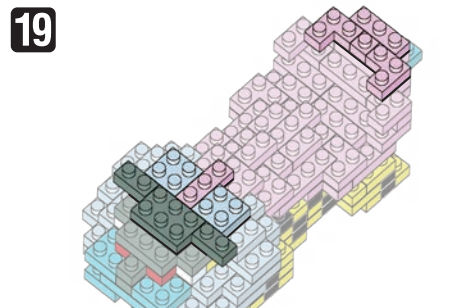

※別売りの「NB-019 ナノブロック専用ピンセット」や「NB-020 ナノブロックパッド」を使うと組み立て、取りはずしに便利です。

Use "NB-019 nanoblock® Tweezers" and "NB-020 nanoblock® Pad" (each sold separately) for an easy way to assemble and disassemble blocks.

- | | | | | | | | | | |
|----|-----|----|----|-----|-----|---------------|-----|----|-----|
| x2 | x10 | x2 | x2 | x6 | x11 | x4 | x24 | x6 | x3 |
| x3 | x7 | x5 | x2 | x10 | x20 | x6 | x10 | x4 | x6 |
| x4 | x5 | x2 | x3 | x8 | x5 | ベージュ
Beige | x6 | x9 | x11 |
| x2 | x4 | x1 | x2 | x22 | | x7 | x6 | x3 | x8 |