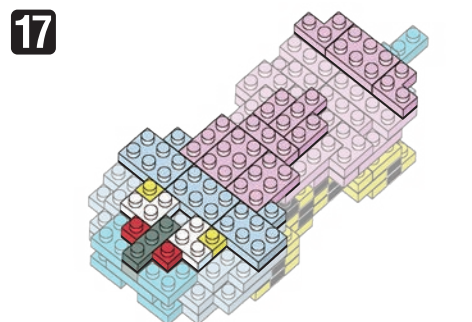

※別売りの「NB-019 ナノブロック専用ピンセット」や「NB-020 ナノブロックパッド」を使うと組み立て、取りはずしに便利です。

Use "NB-019 nanoblock® Tweezers" and "NB-020 nanoblock® Pad" (each sold separately) for an easy way to assemble and disassemble blocks.

- | | | | | | | | | | |
|----|-----|----|----|-----|-----|---------------|-----|----|-----|
| x2 | x10 | x2 | x2 | x6 | x11 | x4 | x24 | x6 | x3 |
| x3 | x7 | x5 | x2 | x10 | x20 | x6 | x10 | x4 | x6 |
| x4 | x5 | x2 | x3 | x8 | x5 | ベージュ
Beige | x6 | x9 | x11 |
| x2 | x4 | x1 | x2 | x22 | | x7 | x6 | x3 | x8 |