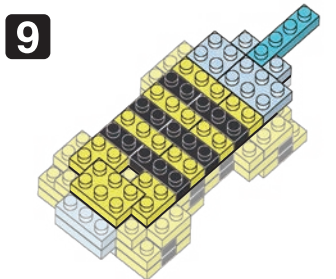

※別売りの「NB-019 ナノブロック専用ピンセット」や「NB-020 ナノブロックパッド」を使うと組み立て、取りはずしに便利です。

Use "NB-019 nanoblock® Tweezers" and "NB-020 nanoblock® Pad" (each sold separately) for an easy way to assemble and disassemble blocks.

- | | | | | | | | | | |
|----|-----|----|----|-----|-----|---------------|-----|----|-----|
| x2 | x10 | x2 | x2 | x6 | x11 | x4 | x24 | x6 | x3 |
| x3 | x7 | x5 | x2 | x10 | x20 | x6 | x10 | x4 | x6 |
| x4 | x5 | x2 | x3 | x8 | x5 | ベージュ
Beige | x6 | x9 | x11 |
| x2 | x4 | x1 | x2 | x22 | | x7 | x6 | x3 | x8 |