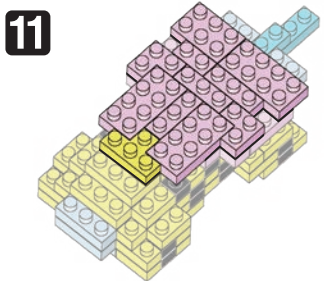

※別売りの「NB-019 ナノブロック専用ピンセット」や「NB-020 ナノブロックパッド」を使うと組み立て、取りはずしに便利です。

Use "NB-019 nanoblock® Tweezers" and "NB-020 nanoblock® Pad" (each sold separately) for an easy way to assemble and disassemble blocks.

- | | | | | | | | | | |
|----|-----|----|----|-----|-----|---------------|-----|----|-----|
| x2 | x10 | x2 | x2 | x6 | x11 | x4 | x24 | x6 | x3 |
| x3 | x7 | x5 | x2 | x10 | x20 | x6 | x10 | x4 | x6 |
| x4 | x5 | x2 | x3 | x8 | x5 | ベージュ
Beige | x6 | x9 | x11 |
| x2 | x4 | x1 | x2 | x22 | | x7 | x6 | x3 | x8 |