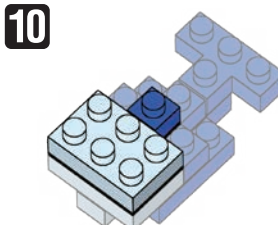

21 WJ
D.7/K.K
VR&BB
C0722

©Pokémon.
©Nintendo/Creatures Inc./
GAME FREAK Inc.
©KAWADA 2021

<https://www.kawada-toys.com/brand/nanoblock/>

※別売りの「NB-019 ナノブロック専用ピンセット」や「NB-020 ナノブロックパッド」を使うと組み立て、取りはずしに便利です。

Use "NB-019 nanoblock® Tweezers" and "NB-020 nanoblock® Pad" (each sold separately) for an easy way to assemble and disassemble blocks.

- Blue 1x3 Technic Brick x3
- Blue 1x4 Technic Brick x4
- Blue 1x7 Technic Brick x7
- Green 1x2 Technic Brick x2
- Yellow 1x5 Technic Brick x1
- Yellow 1x3 Technic Brick x1
- Black 1x2 Technic Brick x2
- Grey 1x4 Technic Brick x2
- Grey 1x2 Technic Brick x1
- Blue 1x6 Technic Brick x6
- Blue 1x5 Technic Brick x5
- Green 1x2 Technic Brick x2
- Yellow 1x3 Technic Brick x1
- Black 1x2 Technic Brick x2
- Grey 1x4 Technic Brick x1
- Grey 1x2 Technic Brick x1