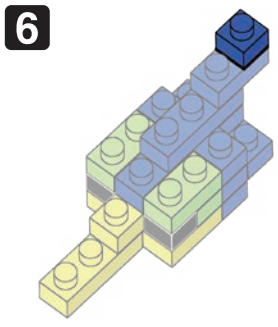

21 WJ
D.7/K.K
VR&BB
C0722

©Pokémon.
©Nintendo/Creatures Inc./
GAME FREAK Inc.
©KAWADA 2021

<https://www.kawada-toys.com/brand/nanoblock/>

※別売りの「NB-019 ナノブロック専用ピンセット」や「NB-020 ナノブロックパッド」を使うと組み立て、取りはずしに便利です。

Use "NB-019 nanoblock® Tweezers" and "NB-020 nanoblock® Pad" (each sold separately) for an easy way to assemble and disassemble blocks.

- Blue 1x3 Technic Brick x3
- Blue 1x4 Technic Brick x4
- Blue 1x7 Technic Brick x7
- Green 1x2 Technic Brick x2
- Yellow 1x5 Technic Brick x1
- Yellow 1x3 Technic Brick x1
- Black 1x2 Technic Brick x2
- Grey 1x4 Technic Brick x2
- Grey 1x2 Technic Brick x1
- Blue 1x6 Technic Brick x6
- Blue 1x5 Technic Brick x5
- Green 1x2 Technic Brick x2
- Yellow 1x3 Technic Brick x1
- Black 1x2 Technic Brick x2
- Grey 1x4 Technic Brick x1
- Grey 1x2 Technic Brick x1