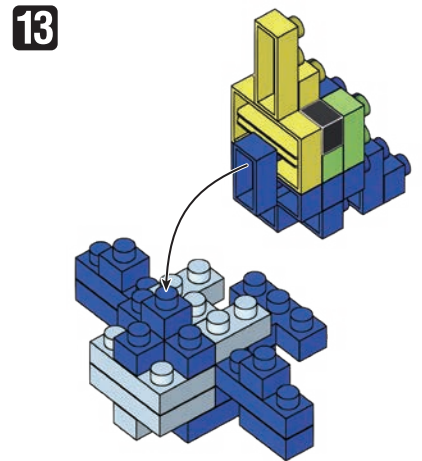

21 WJ
D.7/K.K
VR&BB
C0722

©Pokémon.
©Nintendo/Creatures Inc./
GAME FREAK Inc.
©KAWADA 2021

<https://www.kawada-toys.com/brand/nanoblock/>

※別売りの「NB-019 ナノブロック専用ピンセット」や「NB-020 ナノブロックパッド」を使うと組み立て、取りはずしに便利です。

Use "NB-019 nanoblock® Tweezers" and "NB-020 nanoblock® Pad" (each sold separately) for an easy way to assemble and disassemble blocks.

- Blue 1x3 Technic Brick x3
- Blue 1x4 Technic Brick x4
- Blue 1x7 Technic Brick x7
- Green 1x2 Technic Brick x2
- Yellow 1x5 Technic Brick x1
- Yellow 1x3 Technic Brick x1
- Black 1x2 Technic Brick x2
- Grey 1x4 Technic Brick x2
- Grey 1x2 Technic Brick x1
- Blue 1x6 Technic Brick x6
- Blue 1x5 Technic Brick x5
- Green 1x2 Technic Brick x2
- Yellow 1x3 Technic Brick x1
- Black 1x2 Technic Brick x2
- Grey 1x4 Technic Brick x1
- Grey 1x2 Technic Brick x1

※部品は多めに入っております
Extra blocks included