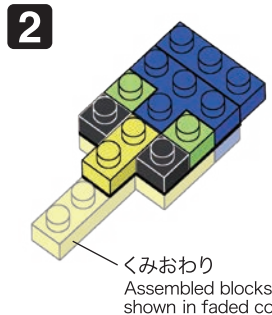

21 WJ
D.7/K.K
VR&BB
C0722

©Pokémon.
©Nintendo/Creatures Inc./
GAME FREAK Inc.
©KAWADA 2021

<https://www.kawada-toys.com/brand/nanoblock/>

※別売りの「NB-019 ナノブロック専用ピンセット」や「NB-020 ナノブロックパッド」を使うと組み立て、取りはずしに便利です。

Use "NB-019 nanoblock® Tweezers" and "NB-020 nanoblock® Pad" (each sold separately) for an easy way to assemble and disassemble blocks.

- Blue 1x3 Technic Brick x3
- Blue 1x4 Technic Brick x4
- Blue 1x7 Technic Brick x7
- Green 1x2 Technic Brick x2
- Yellow 1x5 Technic Brick x1
- Yellow 1x3 Technic Brick x1
- Black 1x2 Technic Brick x2
- Grey 1x4 Technic Brick x2
- Grey 1x2 Technic Brick x1
- Blue 1x6 Technic Brick x6
- Blue 1x5 Technic Brick x5
- Green 1x2 Technic Brick x2
- Yellow 1x3 Technic Brick x1
- Black 1x2 Technic Brick x2
- Grey 1x4 Technic Brick x1
- Grey 1x2 Technic Brick x1