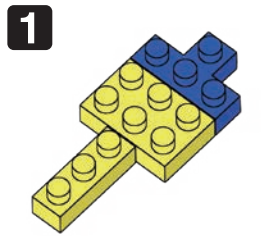

21 WJ
D.7/K.K
VR&BB
C0722

©Pokémon.
©Nintendo/Creatures Inc./
GAME FREAK Inc.
©KAWADA 2021

<https://www.kawada-toys.com/brand/nanoblock/>

※別売りの「NB-019 ナノブロック専用ピンセット」や「NB-020 ナノブロックパッド」を使うと組み立て、取りはずしに便利です。

Use "NB-019 nanoblock® Tweezers" and "NB-020 nanoblock® Pad" (each sold separately) for an easy way to assemble and disassemble blocks.

- Blue 1x3 Technic Brick x3
- Blue 1x4 Technic Brick x4
- Blue 1x7 Technic Brick x7
- Green 1x2 Technic Brick x2
- Yellow 1x5 Technic Brick x1
- Yellow 1x3 Technic Brick x1
- Black 1x2 Technic Brick x2
- Grey 1x4 Technic Brick x2
- Grey 1x2 Technic Brick x1
- Blue 1x6 Technic Brick x6
- Blue 1x5 Technic Brick x5
- Green 1x2 Technic Brick x2
- Yellow 1x3 Technic Brick x1
- Black 1x2 Technic Brick x2
- Grey 1x4 Technic Brick x1
- Grey 1x2 Technic Brick x1