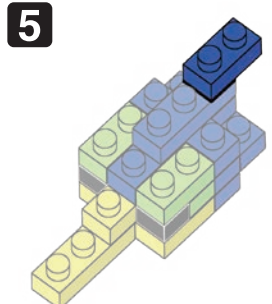

21 WJ
D.7/K.K
VR&BB
C0722

©Pokémon.
©Nintendo/Creatures Inc./
GAME FREAK Inc.
©KAWADA 2021

<https://www.kawada-toys.com/brand/nanoblock/>

※別売りの「NB-019 ナノブロック専用ピンセット」や「NB-020 ナノブロックパッド」を使うと組み立て、取りはずしに便利です。

Use "NB-019 nanoblock® Tweezers" and "NB-020 nanoblock® Pad" (each sold separately) for an easy way to assemble and disassemble blocks.

- Blue 1x3 Technic Brick x3
- Blue 1x4 Technic Brick x4
- Blue 1x7 Technic Brick x7
- Green 1x2 Technic Brick x2
- Yellow 1x5 Technic Brick x1
- Yellow 1x3 Technic Brick x1
- Black 1x2 Technic Brick x2
- Grey 1x4 Technic Brick x2
- Grey 1x2 Technic Brick x1
- Blue 1x6 Technic Brick x6
- Blue 1x5 Technic Brick x5
- Green 1x2 Technic Brick x2
- Yellow 1x3 Technic Brick x1
- Black 1x2 Technic Brick x2
- Grey 1x4 Technic Brick x1
- Grey 1x2 Technic Brick x1