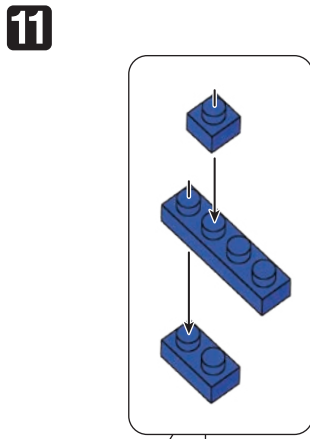

21 WJ
D.7/K.K
VR&BB
C0722

©Pokémon.
©Nintendo/Creatures Inc./
GAME FREAK Inc.
©KAWADA 2021

<https://www.kawada-toys.com/brand/nanoblock/>

※別売りの「NB-019 ナノブロック専用ピンセット」や「NB-020 ナノブロックパッド」を使うと組み立て、取りはずしに便利です。

Use "NB-019 nanoblock® Tweezers" and "NB-020 nanoblock® Pad" (each sold separately) for an easy way to assemble and disassemble blocks.

- Blue 1x3 Technic Brick x3
- Blue 1x4 Technic Brick x4
- Blue 1x7 Technic Brick x7
- Green 1x2 Technic Brick x2
- Yellow 1x5 Technic Brick x1
- Yellow 1x3 Technic Brick x1
- Black 1x2 Technic Brick x2
- Grey 1x4 Technic Brick x2
- Grey 1x2 Technic Brick x1
- Blue 1x6 Technic Brick x6
- Blue 1x5 Technic Brick x5
- Green 1x2 Technic Brick x2
- Yellow 1x3 Technic Brick x1
- Black 1x2 Technic Brick x2
- Grey 1x4 Technic Brick x1
- Grey 1x2 Technic Brick x1