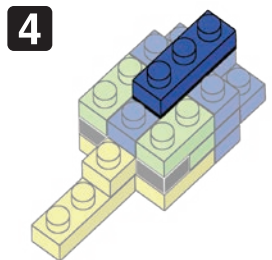

21 WJ
D.7/K.K
VR&BB
C0722

©Pokémon.
©Nintendo/Creatures Inc./
GAME FREAK Inc.
©KAWADA 2021

<https://www.kawada-toys.com/brand/nanoblock/>

※別売りの「NB-019 ナノブロック専用ピンセット」や「NB-020 ナノブロックパッド」を使うと組み立て、取りはずしに便利です。

Use "NB-019 nanoblock® Tweezers" and "NB-020 nanoblock® Pad" (each sold separately) for an easy way to assemble and disassemble blocks.

- Blue 1x3 Technic Brick x3
- Blue 1x4 Technic Brick x4
- Blue 1x7 Technic Brick x7
- Green 1x2 Technic Brick x2
- Yellow 1x5 Technic Brick x1
- Yellow 1x3 Technic Brick x1
- Black 1x2 Technic Brick x2
- Grey 1x4 Technic Brick x2
- Grey 1x2 Technic Brick x1
- Blue 1x6 Technic Brick x6
- Blue 1x5 Technic Brick x5
- Green 1x2 Technic Brick x2
- Yellow 1x3 Technic Brick x1
- Black 1x2 Technic Brick x2
- Grey 1x4 Technic Brick x1
- Grey 1x2 Technic Brick x1