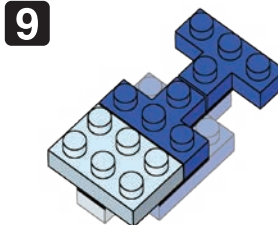

21 WJ
D.7/K.K
VR&BB
C0722

©Pokémon.
©Nintendo/Creatures Inc./
GAME FREAK Inc.
©KAWADA 2021

<https://www.kawada-toys.com/brand/nanoblock/>

※別売りの「NB-019 ナノブロック専用ピンセット」や「NB-020 ナノブロックパッド」を使うと組み立て、取りはずしに便利です。

Use "NB-019 nanoblock® Tweezers" and "NB-020 nanoblock® Pad" (each sold separately) for an easy way to assemble and disassemble blocks.

- Blue 1x3 Technic Brick x3
- Blue 1x4 Technic Brick x4
- Blue 1x7 Technic Brick x7
- Green 1x2 Technic Brick x2
- Yellow 1x5 Technic Brick x1
- Yellow 1x3 Technic Brick x1
- Black 1x2 Technic Brick x2
- Grey 1x4 Technic Brick x2
- Grey 1x2 Technic Brick x1
- Blue 1x6 Technic Brick x6
- Blue 1x5 Technic Brick x5
- Green 1x2 Technic Brick x2
- Yellow 1x3 Technic Brick x1
- Black 1x2 Technic Brick x2
- Grey 1x4 Technic Brick x1
- Grey 1x2 Technic Brick x1

※部品は多めに入っております
Extra blocks included