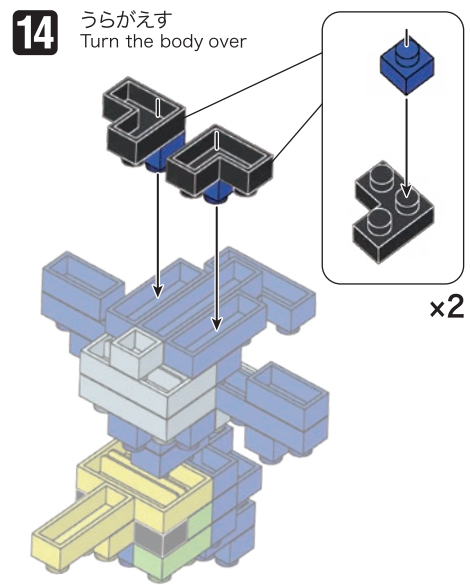

21 WJ
D.7/K.K
VR&BB
C0722

©Pokémon.
©Nintendo/Creatures Inc./
GAME FREAK Inc.
©KAWADA 2021

<https://www.kawada-toys.com/brand/nanoblock/>

※別売りの「NB-019 ナノブロック専用ピンセット」や「NB-020 ナノブロックパッド」を使うと組み立て、取りはずしに便利です。

Use "NB-019 nanoblock® Tweezers" and "NB-020 nanoblock® Pad" (each sold separately) for an easy way to assemble and disassemble blocks.

- Blue 1x3 Technic Brick x3
- Blue 1x4 Technic Brick x4
- Blue 1x7 Technic Brick x7
- Green 1x2 Technic Brick x2
- Yellow 1x5 Technic Brick x1
- Yellow 1x3 Technic Brick x1
- Black 1x2 Technic Brick x2
- Grey 1x4 Technic Brick x2
- Grey 1x2 Technic Brick x1
- Blue 1x6 Technic Brick x6
- Blue 1x5 Technic Brick x5
- Green 1x2 Technic Brick x2
- Yellow 1x3 Technic Brick x1
- Black 1x2 Technic Brick x2
- Grey 1x4 Technic Brick x1
- Grey 1x2 Technic Brick x1