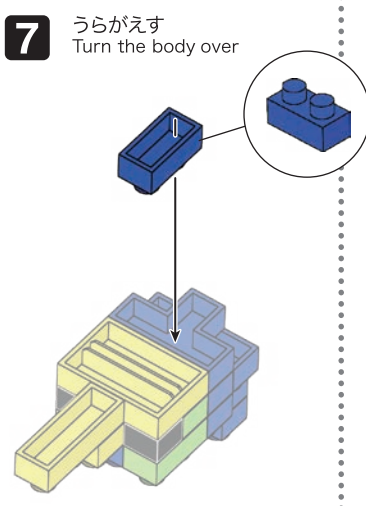

21 WJ
D.7/K.K
VR&BB
C0722

©Pokémon.
©Nintendo/Creatures Inc./
GAME FREAK Inc.
©KAWADA 2021

<https://www.kawada-toys.com/brand/nanoblock/>

※別売りの「NB-019 ナノブロック専用ピンセット」や「NB-020 ナノブロックパッド」を使うと組み立て、取りはずしに便利です。

Use "NB-019 nanoblock® Tweezers" and "NB-020 nanoblock® Pad" (each sold separately) for an easy way to assemble and disassemble blocks.

- Blue 1x3 Technic Brick x3
- Blue 1x4 Technic Brick x4
- Blue 1x7 Technic Brick x7
- Green 1x2 Technic Brick x2
- Yellow 1x5 Technic Brick x1
- Yellow 1x3 Technic Brick x1
- Black 1x2 Technic Brick x2
- Grey 1x4 Technic Brick x2
- Grey 1x2 Technic Brick x1
- Blue 1x6 Technic Brick x6
- Blue 1x5 Technic Brick x5
- Green 1x2 Technic Brick x2
- Yellow 1x3 Technic Brick x1
- Black 1x2 Technic Brick x2
- Grey 1x4 Technic Brick x1
- Grey 1x2 Technic Brick x1