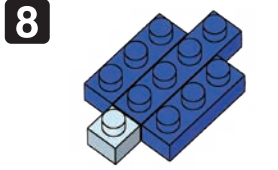

21 WJ
D.7/K.K
VR&BB
C0722

©Pokémon.
©Nintendo/Creatures Inc./
GAME FREAK Inc.
©KAWADA 2021

<https://www.kawada-toys.com/brand/nanoblock/>

※別売りの「NB-019 ナノブロック専用ピンセット」や「NB-020 ナノブロックパッド」を使うと組み立て、取りはずしに便利です。

Use "NB-019 nanoblock® Tweezers" and "NB-020 nanoblock® Pad" (each sold separately) for an easy way to assemble and disassemble blocks.

- Blue 1x3 Technic Brick x3
- Blue 1x4 Technic Brick x4
- Blue 1x7 Technic Brick x7
- Green 1x2 Technic Brick x2
- Yellow 1x5 Technic Brick x1
- Yellow 1x3 Technic Brick x1
- Black 1x2 Technic Brick x2
- Grey 1x4 Technic Brick x2
- Grey 1x2 Technic Brick x1
- Blue 1x6 Technic Brick x6
- Blue 1x5 Technic Brick x5
- Green 1x2 Technic Brick x2
- Yellow 1x3 Technic Brick x1
- Black 1x2 Technic Brick x2
- Grey 1x4 Technic Brick x1
- Grey 1x2 Technic Brick x1