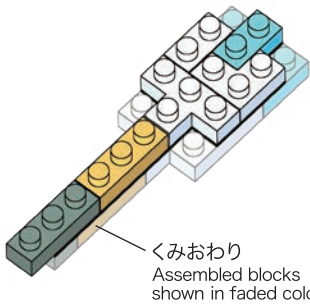

Pokémon CAMOME

Type: Water

NBMC_16
キャラメ

△WARNING: CHOKING HAZARD - small parts. Not for children under 3 years old.
小さな部品が含まれますので、3歳未満のお子様には与えないでください。

株式会社 カワダ
Kawada Co., Ltd.

ご意見等ございましたら、お客様サービス課までご連絡ください。
カワダ 長野工場 お客様サービス課
〒389-0514 長野県東御市加沢1409 TEL:0268(62)1819
電話受付時間: 土日祝日を除く 9~12時・13~16時

21 W
D7/K/K
VR&BB
C0722

©Pokémon.
©Nintendo/Creatures Inc./
GAME FREAK Inc.
©KAWADA 2021

<https://www.kawada-toys.com/brand/nanoblock/>

※別売りの「NB-019 ナノブロック専用ピンセット」や「NB-020 ナノブロックパッド」を使うと組み立て、取りはずしに便利です。

Use "NB-019 nanoblock® Tweezers" and "NB-020 nanoblock® Pad" (each sold separately) for an easy way to assemble and disassemble blocks.

- 2x 1x3 light blue
- 4x 1x2 light blue
- 2x 1x3 yellow
- 2x 1x1 black
- 1x 1x2 dark grey
- 2x 1x4 white
- 2x 1x6 white
- 11x 1x2 white
- 6x 1x2 white
- 5x Clear
- 3x 1x2 light blue
- 2x 1x2 yellow
- 1x 1x1 black
- 1x 1x4 white
- 2x 1x2 light blue
- 1x 1x2 white
- 4x 1x1 white

1

2

3

4

5

うらがえす
Turn the body over

完成!
Finished!

※部品は多めに入っております
Extra blocks included