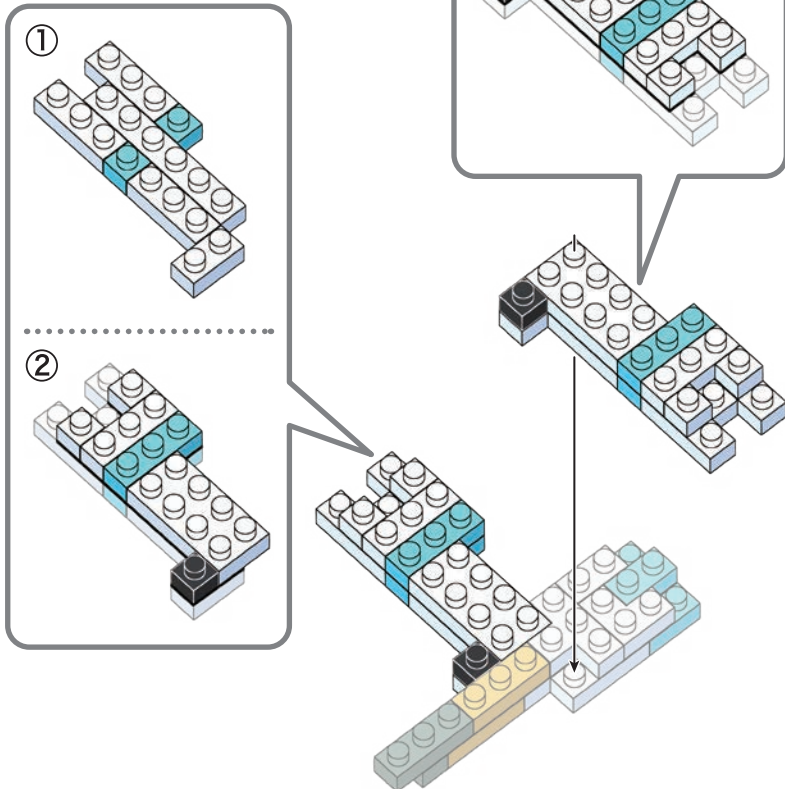

- 2x 1x3 light blue
- 4x 1x2 light blue
- 2x 1x3 yellow
- 2x 1x1 black
- 1x 1x2 dark grey
- 2x 1x4 white
- 2x 1x6 white
- 11x 1x2 white
- 6x 1x2 white
- 5x Clear
- 3x 1x2 light blue
- 2x 1x2 yellow
- 1x 1x1 black
- 1x 1x4 white
- 2x 1x2 light blue
- 1x 1x2 white
- 4x 1x1 white

1

2

3

4

5

うらがえす
Turn the body over

完成!
Finished!

※部品は多めに入っております
Extra blocks included