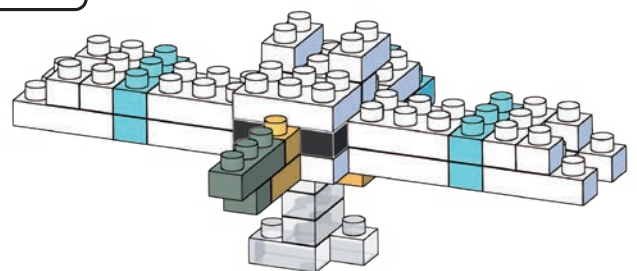

- 2x 1x3 light blue
- 4x 1x2 light blue
- 2x 1x3 yellow
- 2x 1x1 black
- 1x 1x2 dark grey
- 2x 1x4 white
- 2x 1x6 white
- 11x 1x2 white
- 6x 1x2 white
- 5x Clear
- 3x 1x2 light blue
- 2x 1x2 yellow
- 1x 1x1 black
- 1x 1x4 white
- 2x 1x2 light blue
- 1x 1x2 white
- 4x 1x1 white

1

2

3

4

5

うらがえす
Turn the body over

完成!
Finished!

※部品は多めに入っております
Extra blocks included