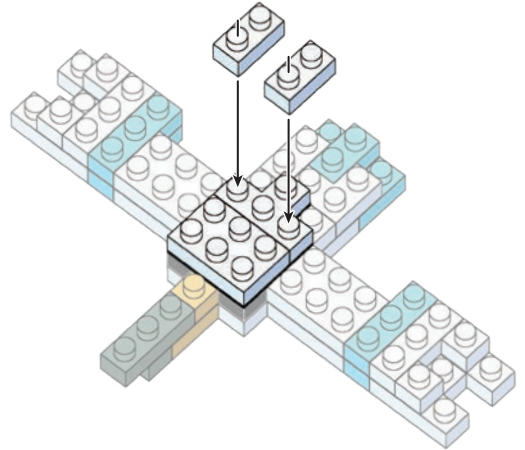

- 2x 1x3 light blue
- 4x 1x2 light blue
- 2x 1x3 yellow
- 2x 1x1 black
- 1x 1x2 dark grey
- 2x 1x4 white
- 2x 1x6 white
- 11x 1x2 white
- 6x 1x2 white
- 5x Clear
- 3x 1x2 light blue
- 2x 1x2 yellow
- 1x 1x1 black
- 1x 1x4 white
- 2x 1x2 light blue
- 1x 1x2 white
- 4x 1x1 white

1

2

3

4

5

うらがえす
Turn the body over

完成!
Finished!

※部品は多めに入っております
Extra blocks included