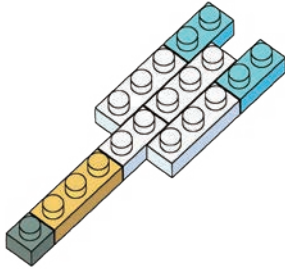

Pokémon CAMOME

Type: Water

NBMC_16
キャラメ

△WARNING: CHOKING HAZARD - small parts. Not for children under 3 years old.
小さな部品が含まれますので、3歳未満のお子様には与えないでください。

株式会社 カワダ
Kawada Co., Ltd.

ご意見等ございましたら、お客様サービス課までご連絡ください。
カワダ 長野工場 お客様サービス課
〒389-0514 長野県東御市加沢1409 TEL:0268(62)1819
電話受付時間: 土日祝日を除く 9~12時・13~16時

21 W
D7/K/K
VR&BB
C0722

©Pokémon.
©Nintendo/Creatures Inc./
GAME FREAK Inc.
©KAWADA 2021

<https://www.kawada-toys.com/brand/nanoblock/>

※別売りの「NB-019 ナノブロック専用ピンセット」や「NB-020 ナノブロックパッド」を使うと組み立て、取りはずしに便利です。

Use "NB-019 nanoblock® Tweezers" and "NB-020 nanoblock® Pad" (each sold separately) for an easy way to assemble and disassemble blocks.

- 2x 1x3 light blue
- 4x 1x2 light blue
- 2x 1x3 yellow
- 2x 1x1 black
- 1x 1x2 dark grey
- 2x 1x4 white
- 2x 1x6 white
- 11x 1x2 white
- 6x 1x2 white
- 5x Clear
- 3x 1x2 light blue
- 2x 1x2 yellow
- 1x 1x1 black
- 1x 1x4 white
- 2x 1x2 light blue
- 1x 1x2 white
- 4x 1x1 white

1