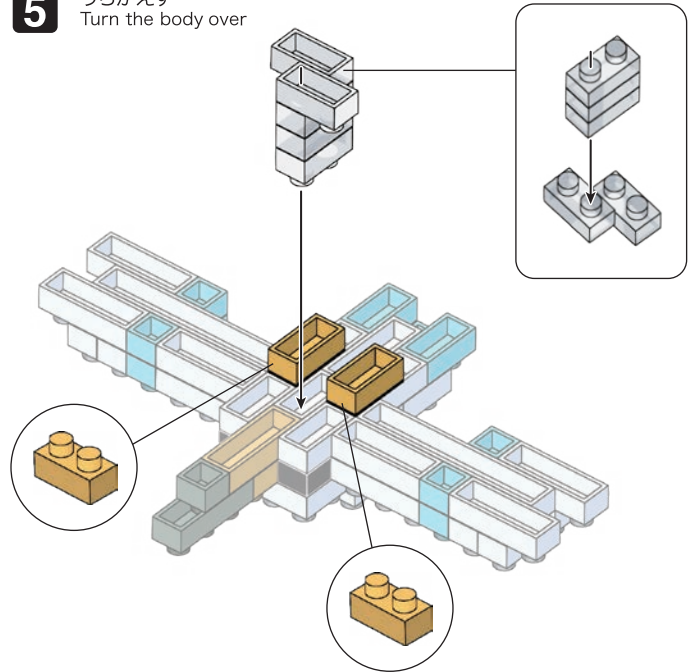

- 2x 1x3 light blue
- 4x 1x2 light blue
- 2x 1x3 yellow
- 2x 1x1 black
- 1x 1x2 dark grey
- 2x 1x4 white
- 2x 1x6 white
- 11x 1x2 white
- 6x 1x2 white
- 5x Clear
- 3x 1x2 light blue
- 2x 1x2 yellow
- 1x 1x1 black
- 1x 1x4 white
- 2x 1x2 light blue
- 1x 1x2 white
- 4x 1x1 white

1

2

3

4

5

うらがえす
Turn the body over

完成!
Finished!

※部品は多めに入っております
Extra blocks included