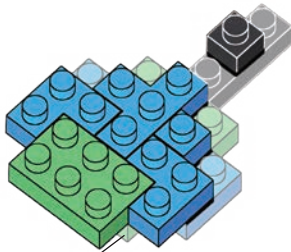

2

くみおわり
Assembled blocks shown in faded color

3