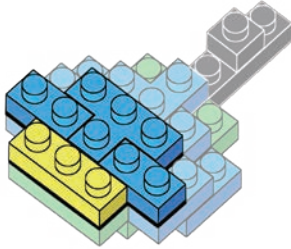

- Blue 1x2 x2
- Blue 1x3 x5
- Green 1x2 x2
- Green 1x1 x1
- Pink 1x2 x2
- Yellow 1x2 x1
- Black 1x2 x1
- Black 1x3 x2
- Black 1x1 x5
- White 1x2 x1
- White 1x3 x3
- Brown 1x1 x2
- Blue 1x2 x2
- Blue 1x1 x2
- Green 1x2 x1
- Yellow 1x2 x2
- Black 1x2 x1
- Black 1x3 x3
- White 1x2 x2
- White 1x1 x2

1

2

くみおわり
Assembled blocks shown in faded color

3

4

5

6

7

8

9

10

11

12

うらがえす
Turn the body over

完成!
Finished!

※部品は多めに入っております
Extra blocks included