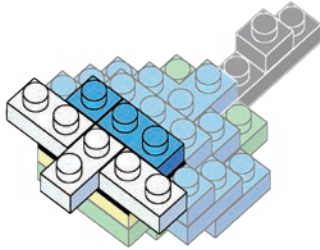

- Blue 1x2 x2
- Blue 1x3 x5
- Green 1x2 x2
- Green 1x1 x1
- Pink 1x2 x2
- Yellow 1x2 x1
- Black 1x2 x1
- Black 1x3 x2
- Black 1x1 x5
- White 1x2 x1
- White 1x3 x3
- Brown 1x1 x2
- Blue 1x2 x2
- Blue 1x1 x2
- Green 1x2 x1
- Yellow 1x2 x2
- Black 1x2 x1
- Black 1x3 x3
- White 1x2 x2
- White 1x1 x2

1

2

くみおわり
Assembled blocks shown in faded color

3

4

5

6

7

8

9

10

11

12

うらがえす
Turn the body over

完成!
Finished!

※部品は多めに入っております
Extra blocks included